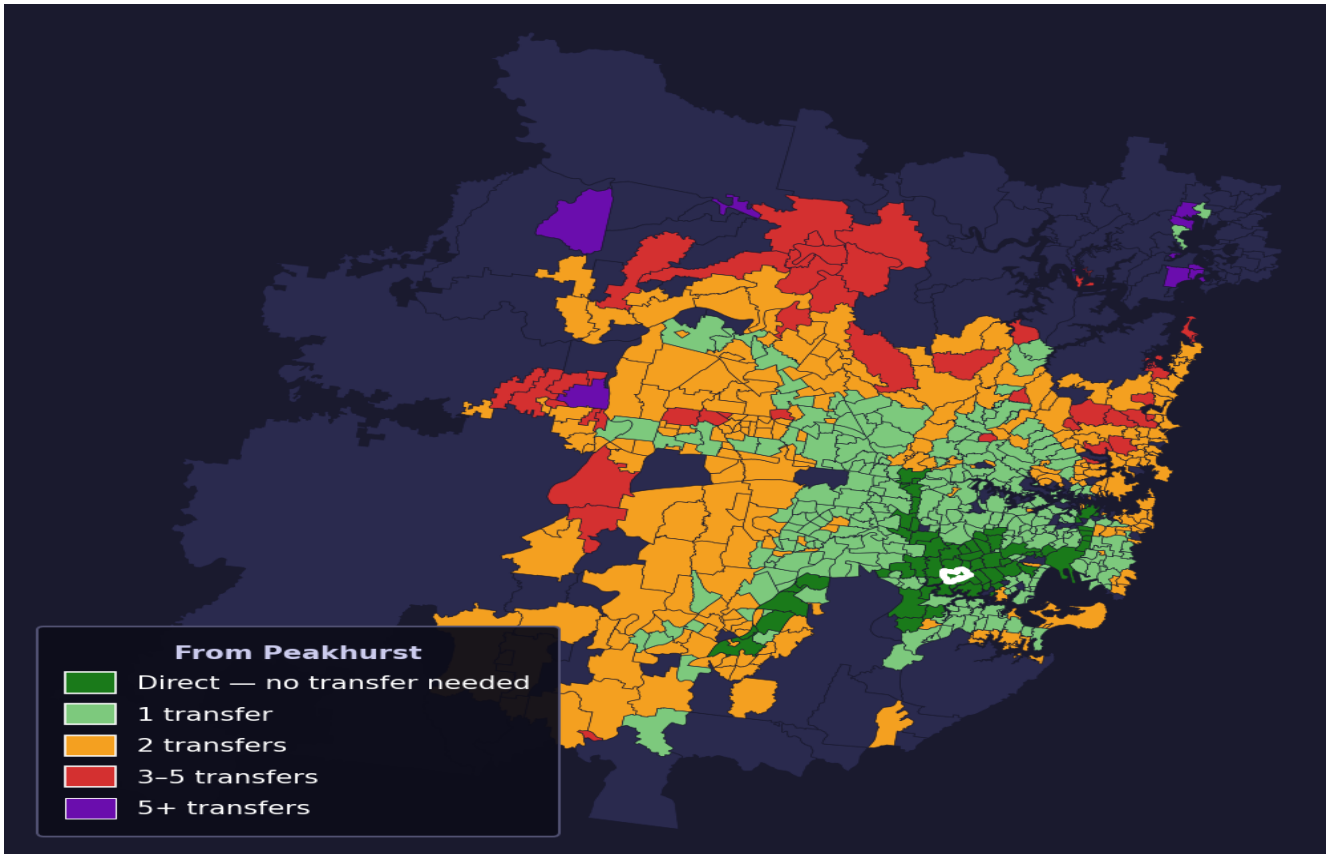

Peakhurst

Rank #194 of 781 suburbs

Composite 71 / ₁₀₀	Journey Quality 58 / ₁₀₀	Cost Efficiency 89 / ₁₀₀	Connectivity 77 / ₁₀₀
--	--	--	---

Direct (0 transfers)	64 of 781
1 transfer	273 of 781
2 transfers	263 of 781
3-5 transfers	46 of 781
5+ transfers	134 of 781

Destination	Time	Single Trip	Weekly
Sydney CBD	83 min	\$4.34	\$43.40/wk
Parramatta	133 min	\$7.89	\$50.00/wk
Sydney Airport	69 min	\$4.34	
Macquarie Park	144 min	\$6.37	\$50.00/wk
Olympic Park	104 min	\$6.19	\$49.87/wk