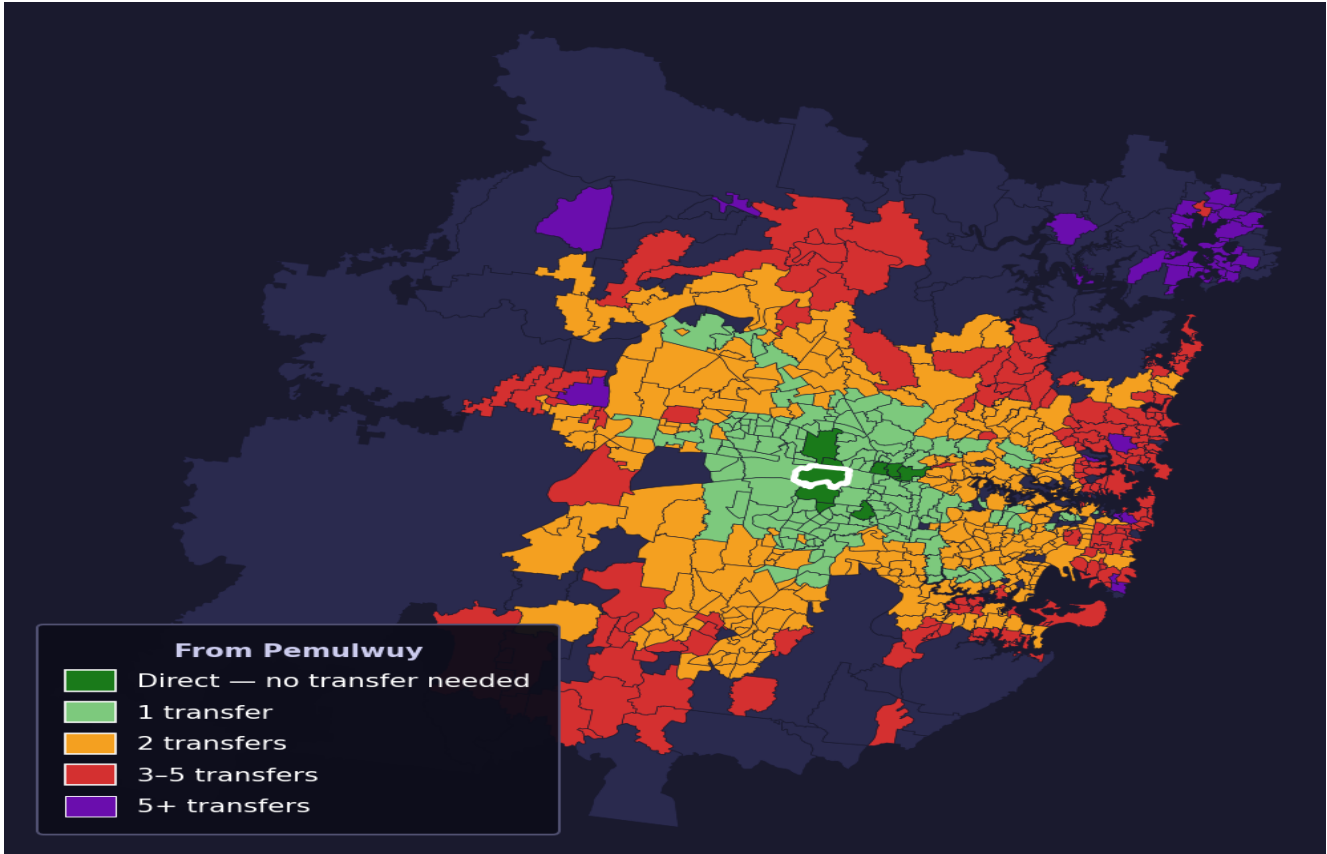

Pemulwuy

Rank #551 of 781 suburbs

Composite 54 /100	Journey Quality 25 /100	Cost Efficiency 96 /100	Connectivity 64 /100
------------------------------------	--	--	---------------------------------------

Transfers	Count
Direct (0 transfers)	9 of 781
1 transfer	150 of 781
2 transfers	303 of 781
3-5 transfers	176 of 781
5+ transfers	142 of 781

Destination	Time	Single Trip	Weekly
Sydney CBD	144 min	\$5.48	\$50.00/wk
Parramatta	113 min	\$5.48	\$50.00/wk
Sydney Airport	187 min	\$7.51	
Macquarie Park	164 min	\$7.51	\$50.00/wk
Olympic Park	134 min	\$7.17	\$50.00/wk