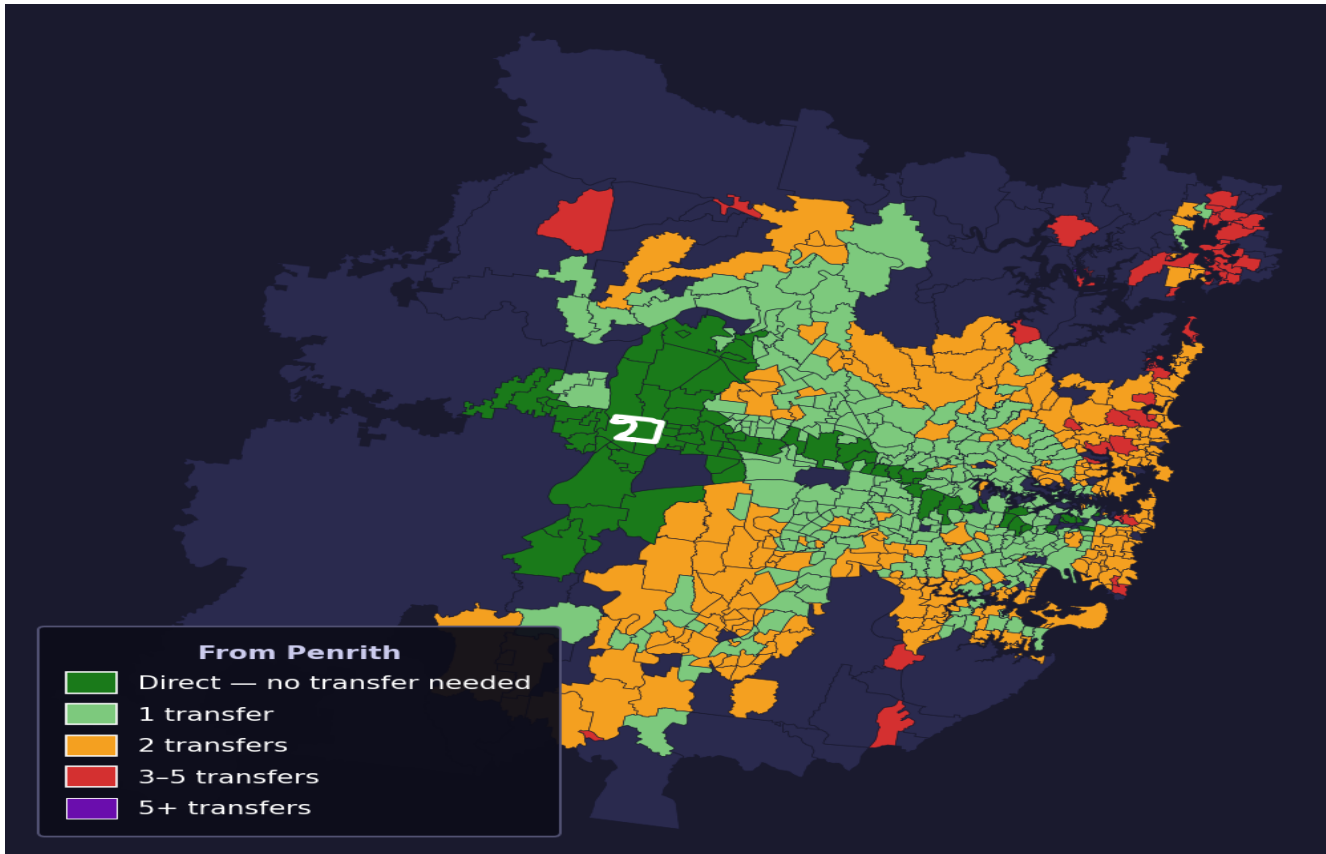

# Penrith

Rank #436 of 781 suburbs

<b>Composite</b> <b>60</b> /100	<b>Journey Quality</b> <b>24</b> /100	<b>Cost Efficiency</b> <b>98</b> /100	<b>Connectivity</b> <b>82</b> /100
------------------------------------	--	--	---------------------------------------

Transfers	Count
Direct (0 transfers)	79 of 781
1 transfer	284 of 781
2 transfers	268 of 781
3-5 transfers	48 of 781
5+ transfers	101 of 781

Destination	Time	Single Trip	Weekly
Sydney CBD	146 min	\$5.65	\$44.18/wk
Parramatta	115 min	\$5.65	\$44.18/wk
Sydney Airport	214 min	\$8.90	
Macquarie Park	230 min	\$10.17	\$50.00/wk
Olympic Park	163 min	\$9.83	\$50.00/wk