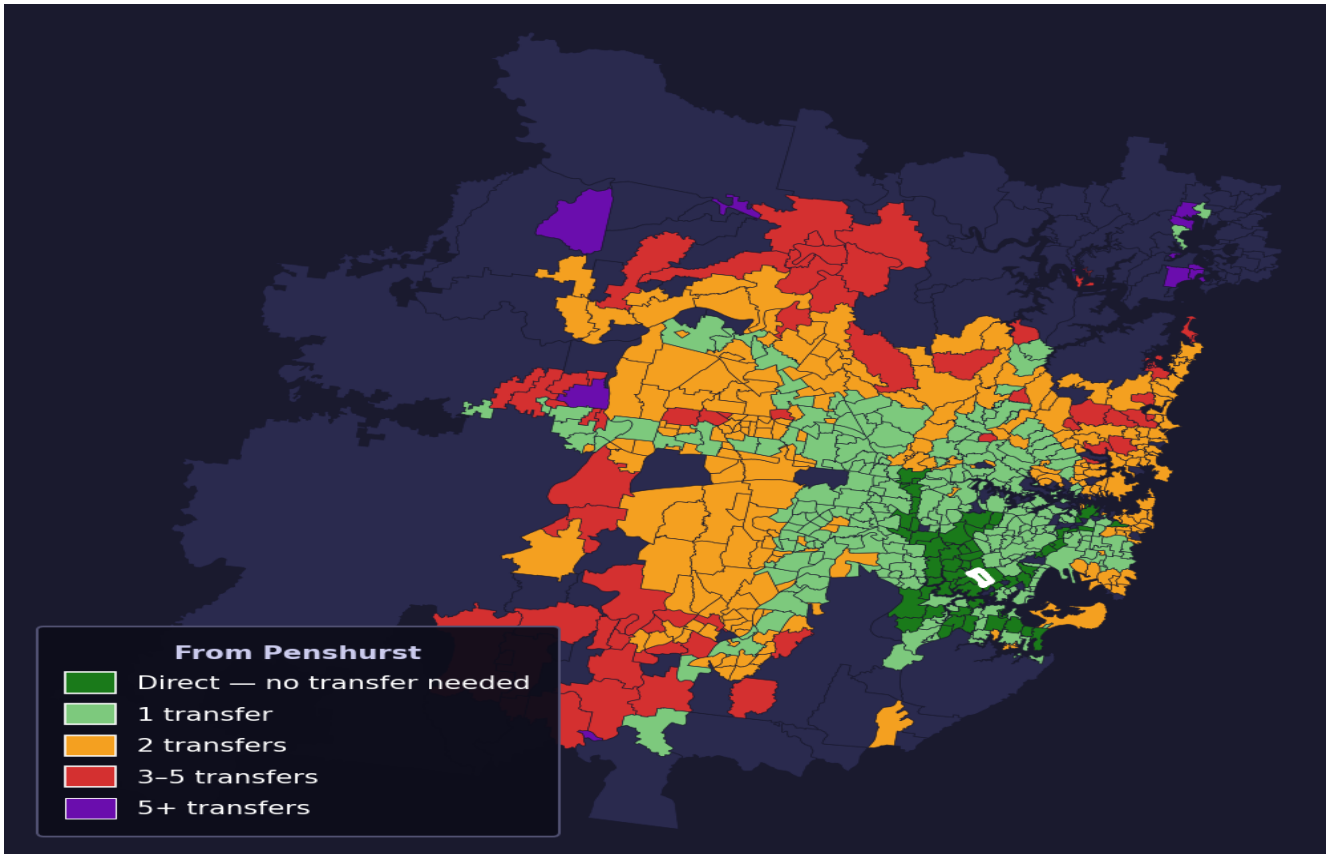

Penshurst

Rank #313 of 781 suburbs

Composite 66 /100	Journey Quality 46 /100	Cost Efficiency 92 /100	Connectivity 76 /100
------------------------------------	--	--	---------------------------------------

Direct (0 transfers)	63 of 781
1 transfer	273 of 781
2 transfers	242 of 781
3-5 transfers	67 of 781
5+ transfers	135 of 781

Destination	Time	Single Trip	Weekly
Sydney CBD	106 min	\$5.81	\$48.06/wk
Parramatta	195 min	\$9.98	\$50.00/wk
Sydney Airport	93 min	\$4.82	
Macquarie Park	146 min	\$7.45	\$50.00/wk
Olympic Park	129 min	\$6.64	\$50.00/wk