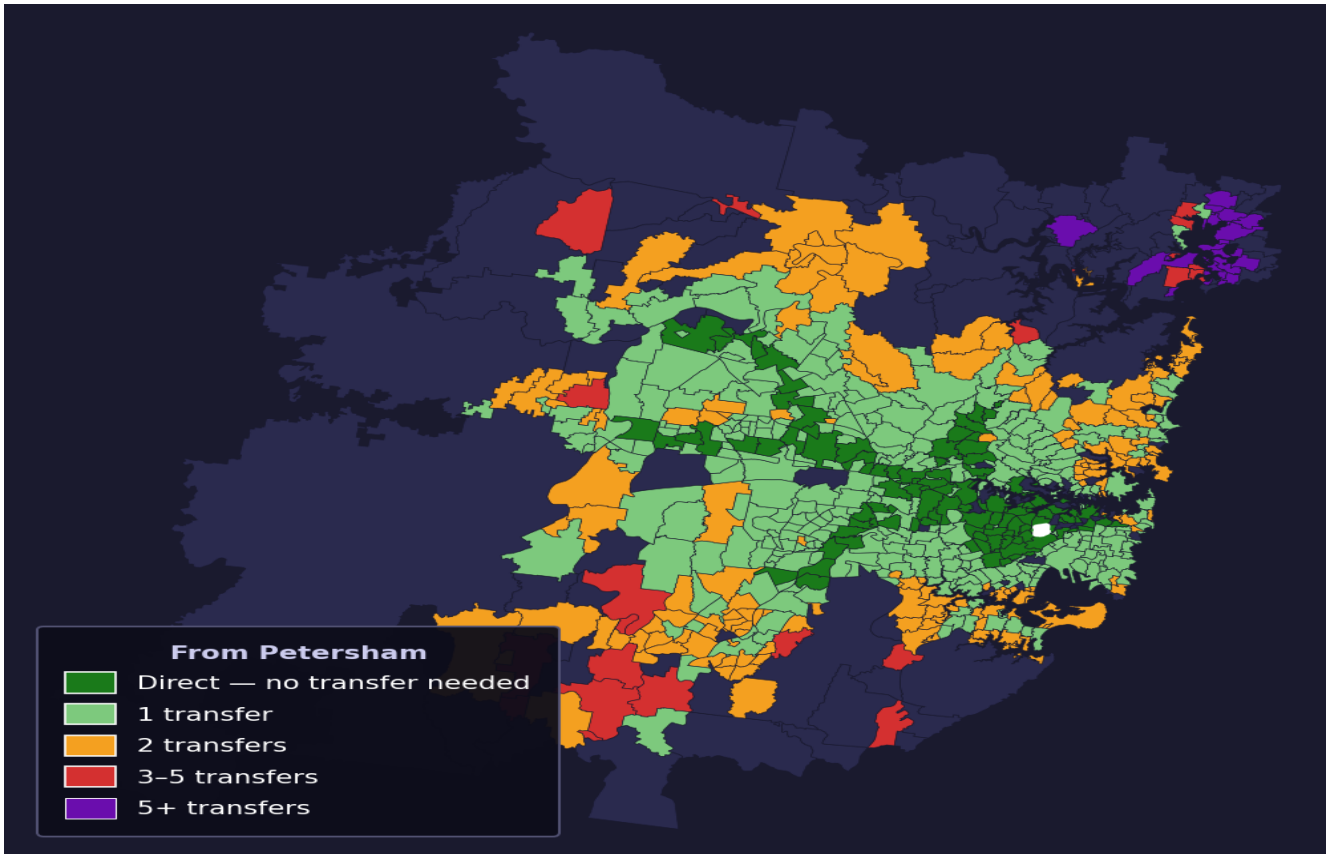

Petersham

Rank #12 of 781 suburbs

Composite 82 /100	Journey Quality 83 /100	Cost Efficiency 75 /100	Connectivity 86 /100
------------------------------------	--	--	---------------------------------------

Direct (0 transfers)	118 of 781
1 transfer	348 of 781
2 transfers	168 of 781
3-5 transfers	23 of 781
5+ transfers	123 of 781

Destination	Time	Single Trip	Weekly
Sydney CBD	38 min	\$3.14	\$31.40/wk
Parramatta	103 min	\$5.29	\$50.00/wk
Sydney Airport	92 min	\$5.18	
Macquarie Park	75 min	\$5.14	\$49.40/wk
Olympic Park	117 min	\$6.38	\$49.80/wk