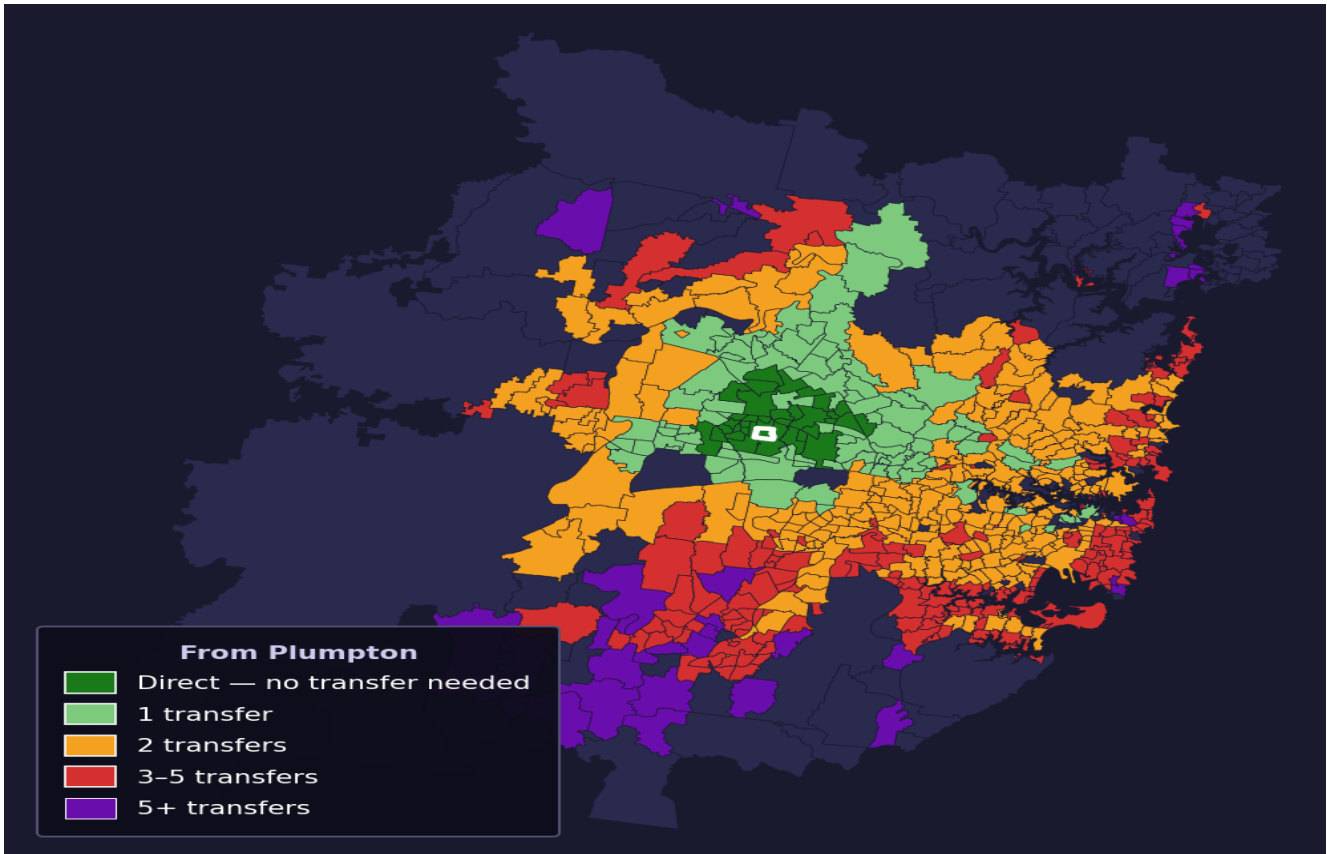

Plumpton

Rank #689 of 781 suburbs

Composite 48 _{/100}	Journey Quality 11 _{/100}	Cost Efficiency 99 _{/100}	Connectivity 60 _{/100}
---	---	---	--

Transfers	Count
Direct (0 transfers)	36 of 781
1 transfer	98 of 781
2 transfers	286 of 781
3-5 transfers	198 of 781
5+ transfers	162 of 781

Destination	Time	Single Trip	Weekly
Sydney CBD	169 min	\$8.09	\$50.00/wk
Parramatta	83 min	\$6.06	\$50.00/wk
Sydney Airport	159 min	\$8.09	
Macquarie Park	151 min	\$8.09	\$50.00/wk
Olympic Park	145 min	\$8.44	\$50.00/wk