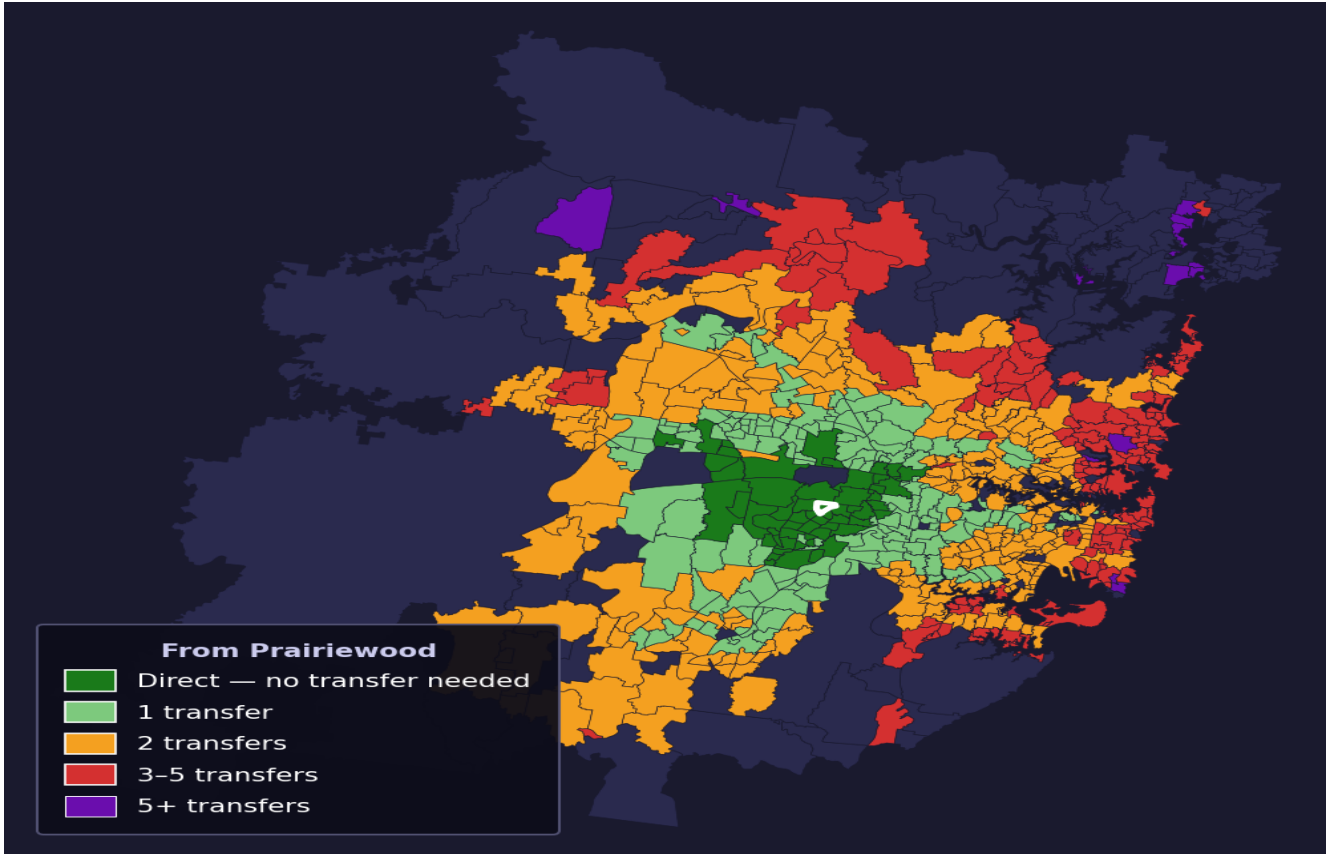

Prairiewood

Rank #545 of 781 suburbs

Composite 55 /100	Journey Quality 22 /100	Cost Efficiency 97 /100	Connectivity 68 /100
------------------------------------	------------------------------------------	------------------------------------------	---------------------------------------

Direct (0 transfers)	58 of 781
1 transfer	163 of 781
2 transfers	266 of 781
3-5 transfers	153 of 781
5+ transfers	140 of 781

Destination	Time	Single Trip	Weekly
Sydney CBD	148 min	\$8.59	\$50.00/wk
Parramatta	65 min	\$4.28	\$42.78/wk
Sydney Airport	178 min	\$8.60	
Macquarie Park	113 min	\$6.31	\$50.00/wk
Olympic Park	120 min	\$6.54	\$50.00/wk