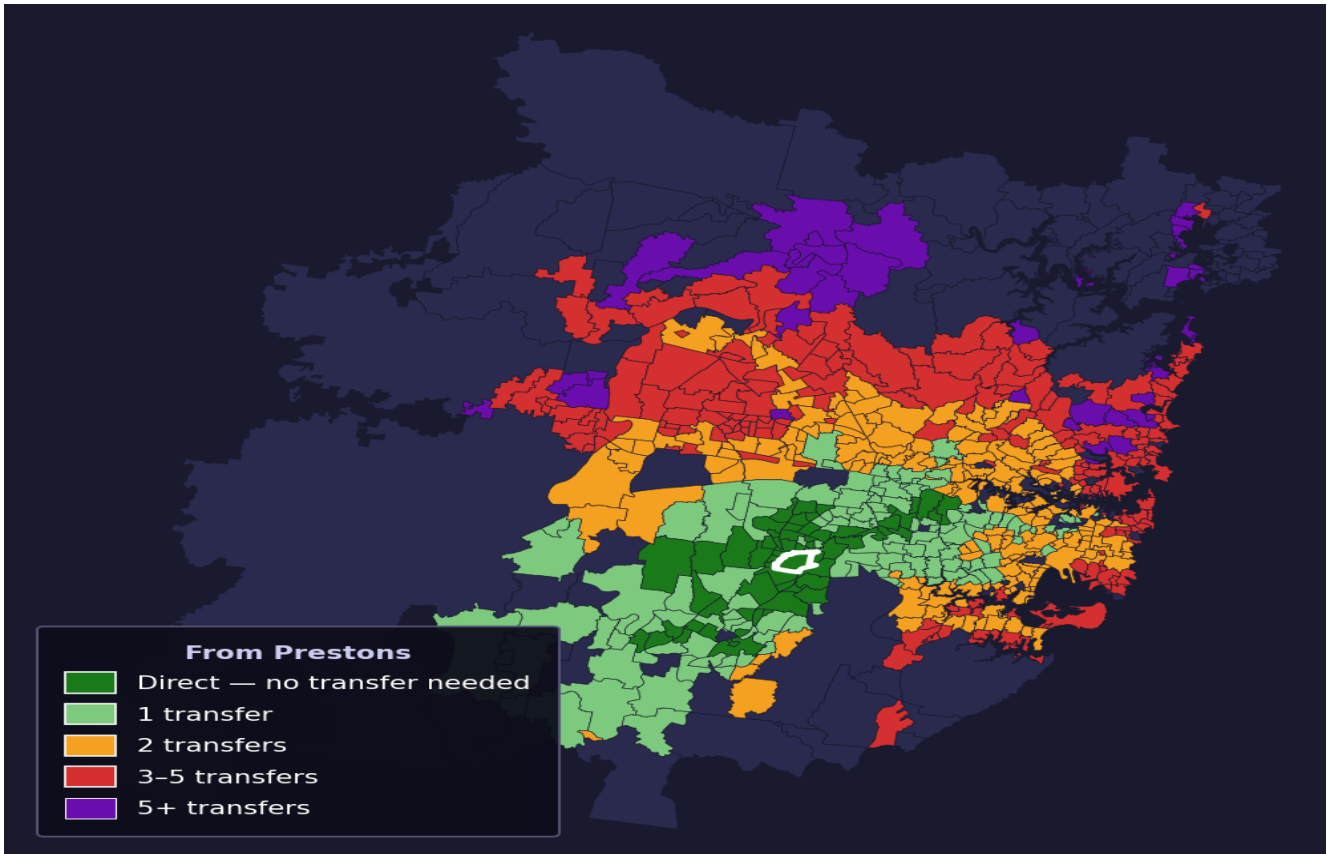

Prestons

Rank #508 of 781 suburbs

Composite 56 /100	Journey Quality 30 /100	Cost Efficiency 95 /100	Connectivity 63 /100
------------------------------------	--	--	---------------------------------------

Direct (0 transfers)	60 of 781
1 transfer	135 of 781
2 transfers	209 of 781
3-5 transfers	207 of 781
5+ transfers	169 of 781

Destination	Time	Single Trip	Weekly
Sydney CBD	135 min	\$7.20	\$50.00/wk
Parramatta	88 min	\$5.17	\$50.00/wk
Sydney Airport	186 min	\$9.05	
Macquarie Park	137 min	\$7.20	\$50.00/wk
Olympic Park	134 min	\$6.31	\$50.00/wk