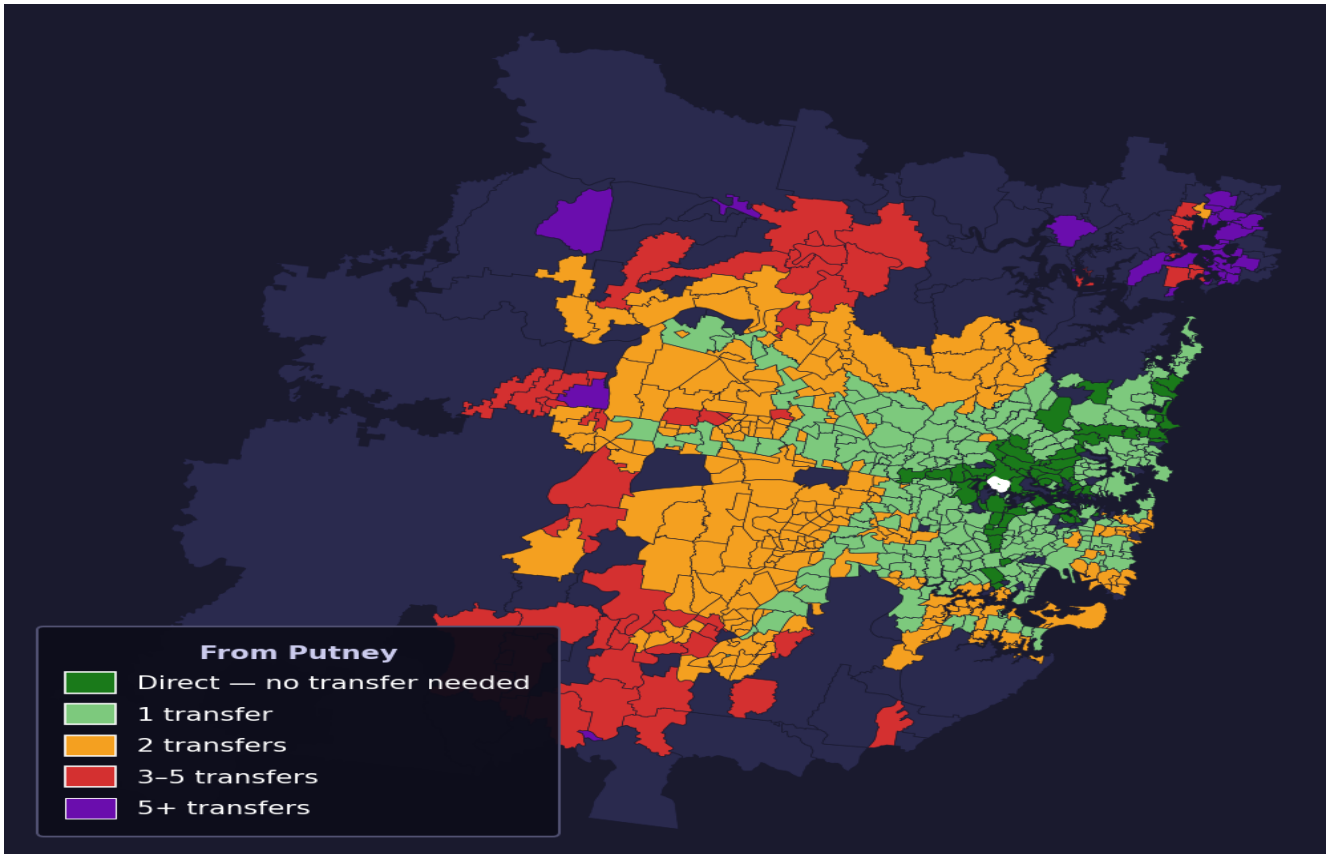

Putney

Rank #173 of 781 suburbs

Composite 72 _{/100}	Journey Quality 62 _{/100}	Cost Efficiency 83 _{/100}	Connectivity 78 _{/100}
-----------------------------------------------	-----------------------------------------------------	-----------------------------------------------------	--------------------------------------------------

Direct (0 transfers)	75 of 781
1 transfer	263 of 781
2 transfers	256 of 781
3-5 transfers	61 of 781
5+ transfers	125 of 781

Destination	Time	Single Trip	Weekly
Sydney CBD	77 min	\$6.04	\$50.00/wk
Parramatta	103 min	\$6.88	\$48.68/wk
Sydney Airport	137 min	\$7.85	
Macquarie Park	52 min	\$3.45	\$34.50/wk
Olympic Park	64 min	\$3.76	\$37.60/wk