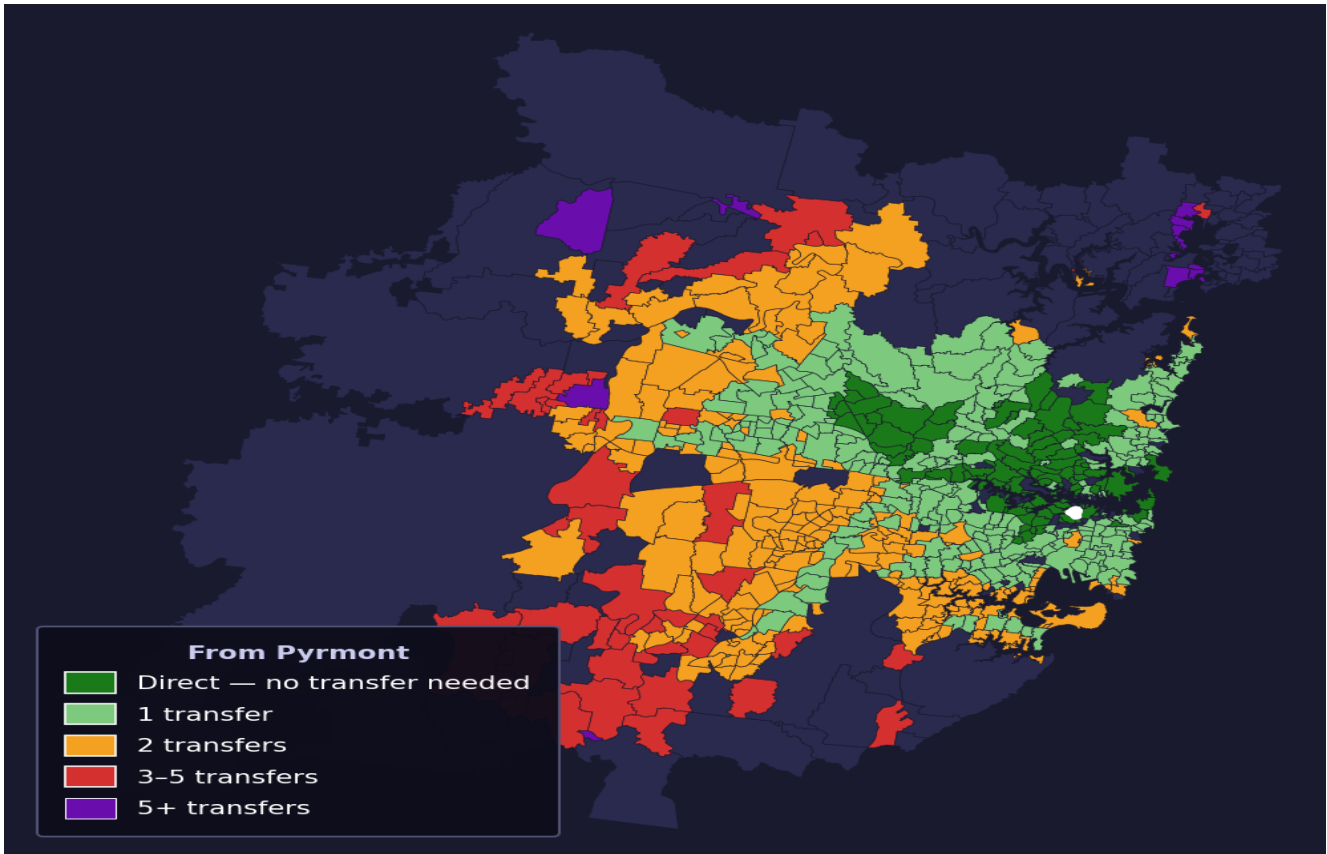

Pyrmont

Rank #13 of 781 suburbs

Composite 82 /100	Journey Quality 90 /100	Cost Efficiency 69 /100	Connectivity 80 /100
------------------------------------	--	--	---------------------------------------

Direct (0 transfers)	112 of 781
1 transfer	261 of 781
2 transfers	228 of 781
3-5 transfers	46 of 781
5+ transfers	133 of 781

Destination	Time	Single Trip	Weekly
Sydney CBD	24 min	\$2.37	\$23.72/wk
Parramatta	76 min	\$4.22	\$42.16/wk
Sydney Airport	120 min	\$5.47	
Macquarie Park	77 min	\$4.32	\$43.18/wk
Olympic Park	106 min	\$8.63	\$50.00/wk