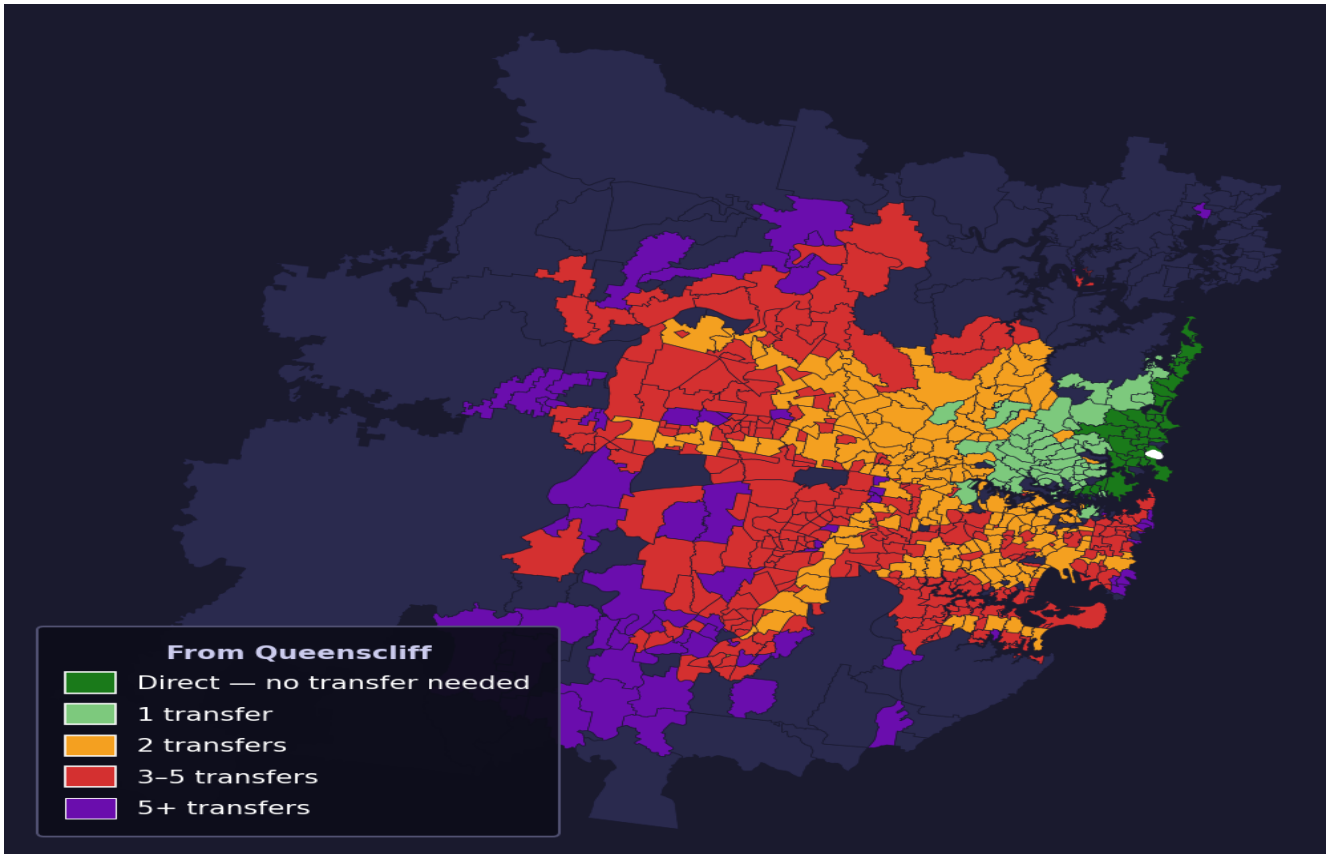

Queenscliff

Rank #371 of 781 suburbs

Composite 63 /100	Journey Quality 59 /100	Cost Efficiency 85 /100	Connectivity 52 /100
------------------------------------	--	--	---------------------------------------

Direct (0 transfers)	38 of 781
1 transfer	61 of 781
2 transfers	185 of 781
3-5 transfers	287 of 781
5+ transfers	209 of 781

Destination	Time	Single Trip	Weekly
Sydney CBD	82 min	\$5.54	\$50.00/wk
Parramatta	163 min	\$9.21	\$50.00/wk
Sydney Airport	157 min	\$6.95	
Macquarie Park	97 min	\$6.55	\$50.00/wk
Olympic Park	130 min	\$6.37	\$50.00/wk