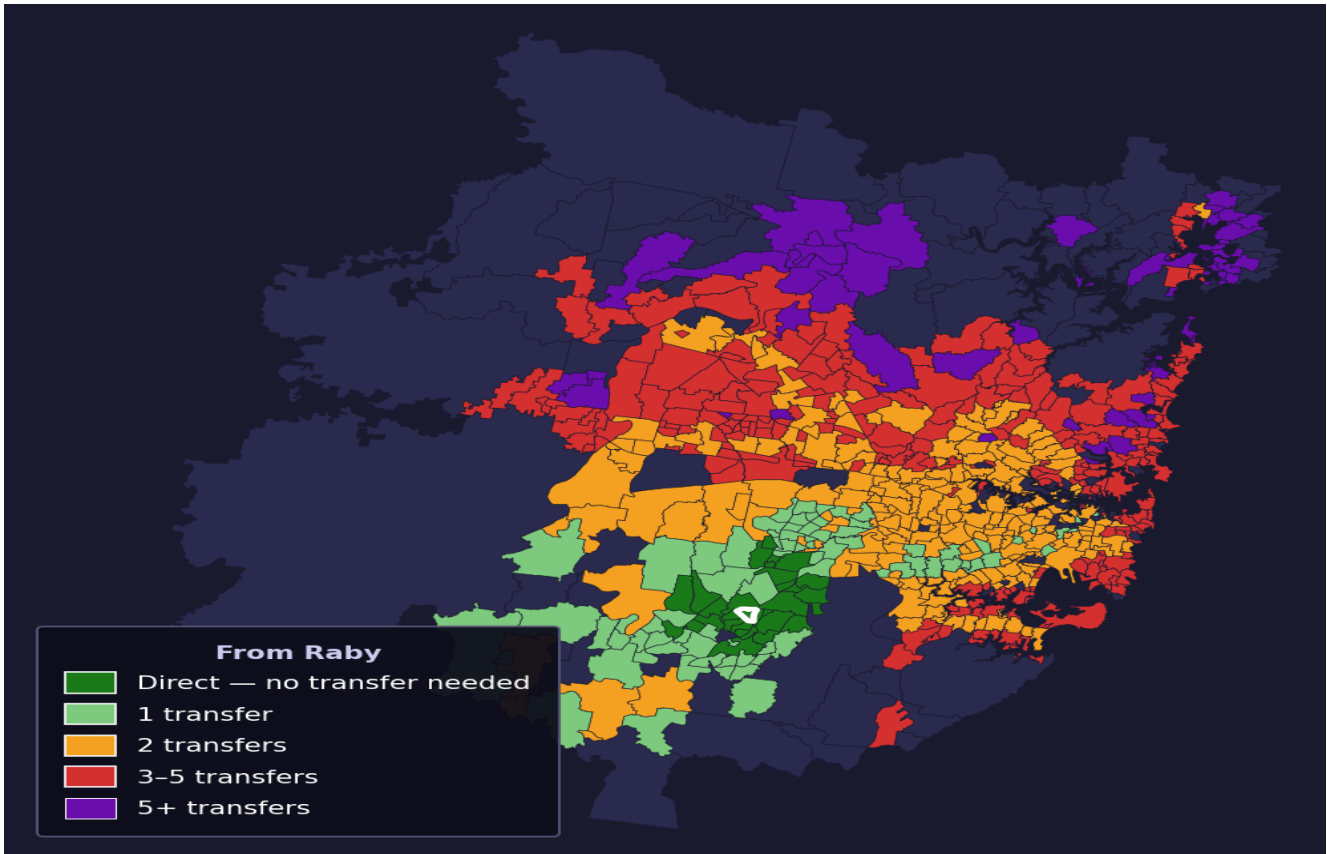

# Raby

Rank #558 of 781 suburbs

<b>Composite</b> <b>54</b> /100	<b>Journey Quality</b> <b>29</b> /100	<b>Cost Efficiency</b> <b>96</b> /100	<b>Connectivity</b> <b>58</b> /100
------------------------------------	--	--	---------------------------------------

<b>Direct (0 transfers)</b>	<b>31 of 781</b>
<b>1 transfer</b>	<b>79 of 781</b>
<b>2 transfers</b>	<b>246 of 781</b>
<b>3-5 transfers</b>	<b>263 of 781</b>
<b>5+ transfers</b>	<b>161 of 781</b>

Destination	Time	Single Trip	Weekly
Sydney CBD	137 min	\$6.64	<b>\$49.71/wk</b>
Parramatta	157 min	\$9.26	<b>\$50.00/wk</b>
Sydney Airport	194 min	\$8.67	
Macquarie Park	194 min	\$10.99	<b>\$50.00/wk</b>
Olympic Park	128 min	\$6.93	<b>\$50.00/wk</b>