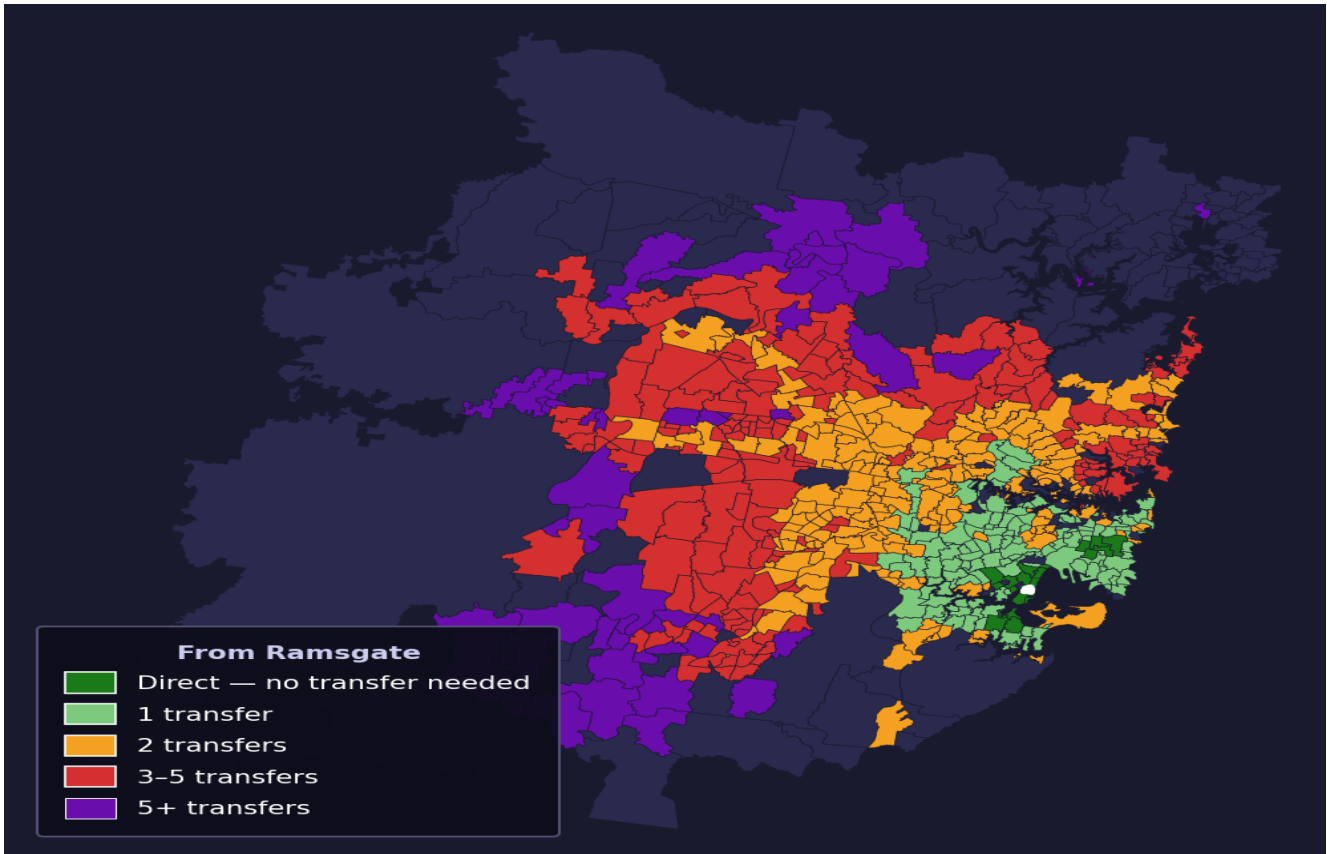

Ramsgate

Rank #457 of 781 suburbs

Composite 59 _{/100}	Journey Quality 40 _{/100}	Cost Efficiency 93 _{/100}	Connectivity 58 _{/100}
-----------------------------------------------	-----------------------------------------------------	-----------------------------------------------------	--------------------------------------------------

Direct (0 transfers)	21 of 781
1 transfer	141 of 781
2 transfers	224 of 781
3-5 transfers	204 of 781
5+ transfers	190 of 781

Destination	Time	Single Trip	Weekly
Sydney CBD	116 min	\$6.46	\$50.00/wk
Parramatta	169 min	\$9.34	\$50.00/wk
Sydney Airport	77 min	\$4.34	
Macquarie Park	140 min	\$7.49	\$50.00/wk
Olympic Park	116 min	\$6.62	\$50.00/wk