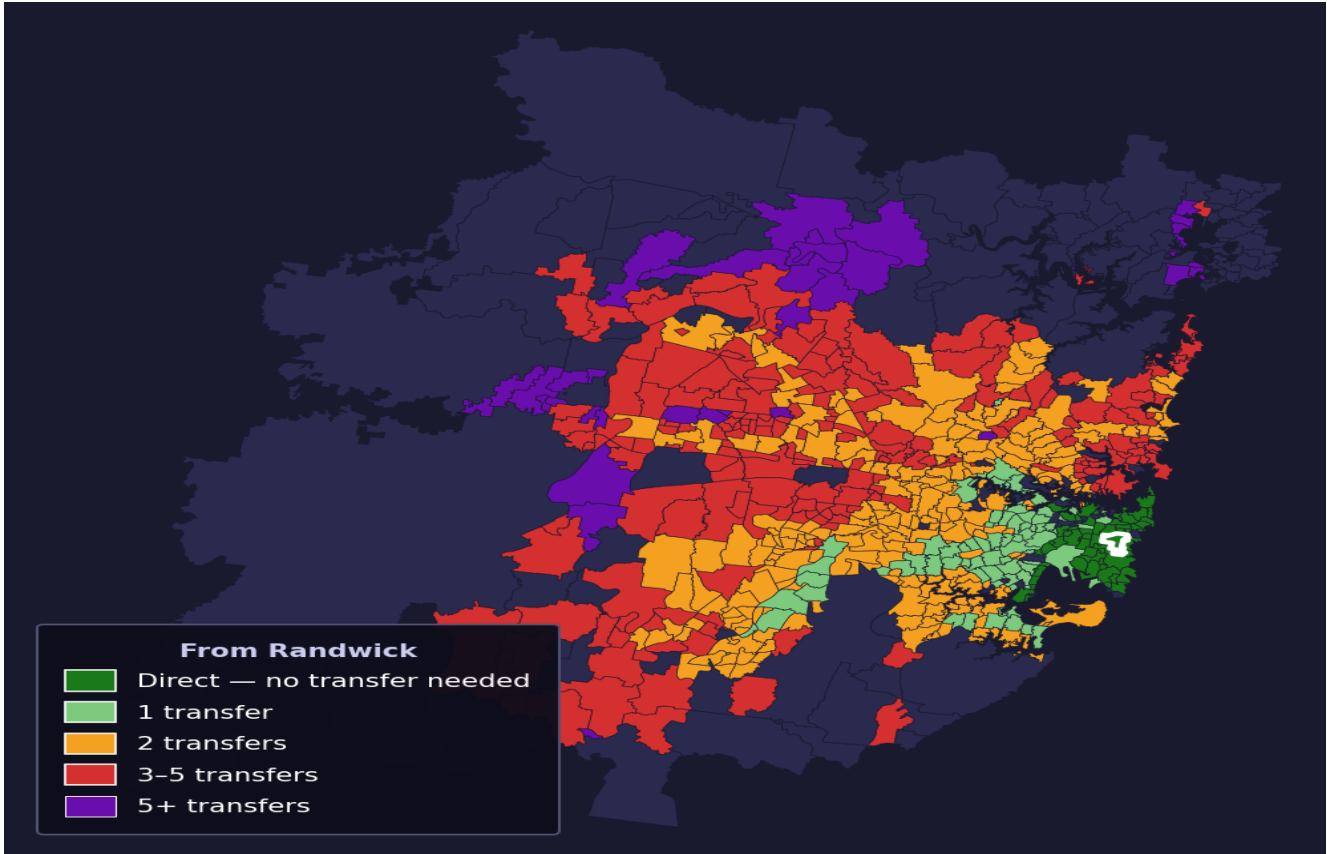

Randwick

Rank #117 of 781 suburbs

Composite 74 _{/100}	Journey Quality 85 _{/100}	Cost Efficiency 71 _{/100}	Connectivity 61 _{/100}
---	---	---	--

Direct (0 transfers)	61 of 781
1 transfer	85 of 781
2 transfers	250 of 781
3-5 transfers	220 of 781
5+ transfers	164 of 781

Destination	Time	Single Trip	Weekly
Sydney CBD	34 min	\$3.14	\$31.40/wk
Parramatta	106 min	\$5.17	\$50.00/wk
Sydney Airport	83 min	\$3.92	
Macquarie Park	77 min	\$5.53	\$49.60/wk
Olympic Park	143 min	\$7.63	\$50.00/wk