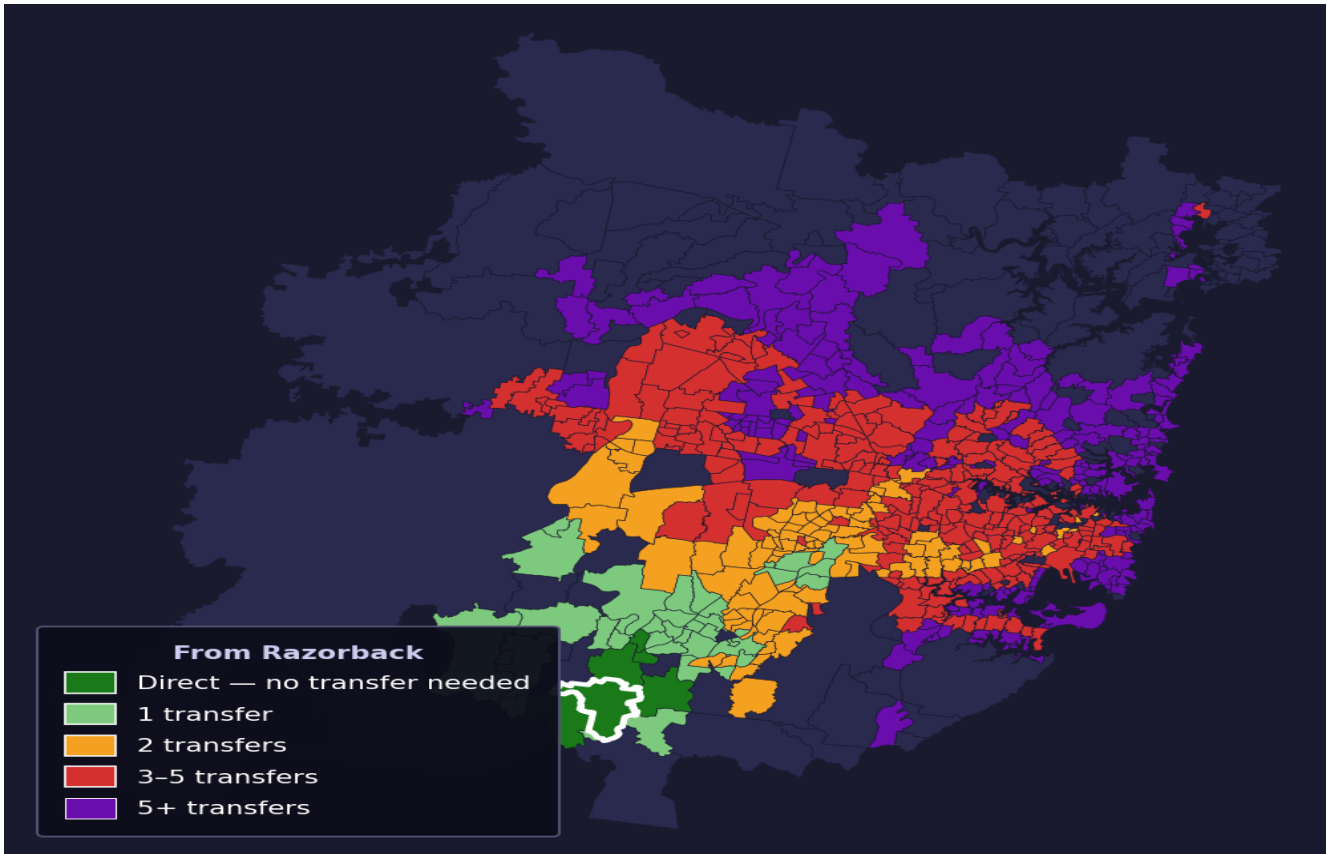

Razorback

Rank #741 of 781 suburbs

Composite 43 _{/100}	Journey Quality 17 _{/100}	Cost Efficiency 98 _{/100}	Connectivity 36 _{/100}
---	---	---	--

Direct (0 transfers)	5 of 781
1 transfer	39 of 781
2 transfers	96 of 781
3-5 transfers	264 of 781
5+ transfers	376 of 781

Destination	Time	Single Trip	Weekly
Sydney CBD	158 min	\$5.97	\$50.00/wk
Parramatta	193 min	\$9.40	\$50.00/wk
Sydney Airport	202 min	\$8.00	
Macquarie Park	222 min	\$10.80	\$50.00/wk
Olympic Park	128 min	\$6.93	\$50.00/wk