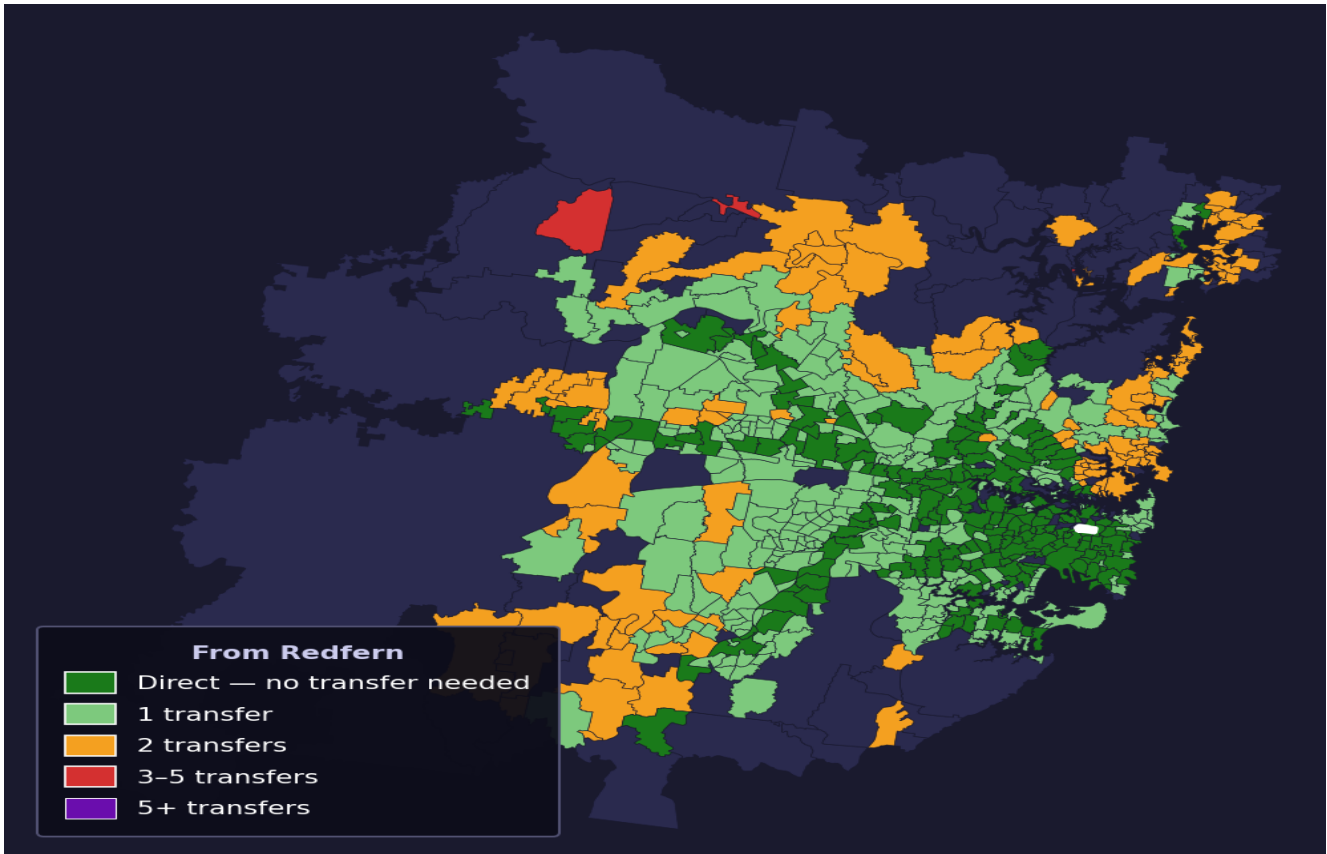

Redfern

Rank #7 of 781 suburbs

Composite 84 /100	Journey Quality 91 /100	Cost Efficiency 58 /100	Connectivity 96 /100
------------------------------------	--	--	---------------------------------------

Direct (0 transfers)	220 of 781
1 transfer	329 of 781
2 transfers	128 of 781
3-5 transfers	3 of 781
5+ transfers	100 of 781

Destination	Time	Single Trip	Weekly
Sydney CBD	23 min	\$2.83	\$28.26/wk
Parramatta	94 min	\$4.92	\$46.04/wk
Sydney Airport	85 min	\$4.37	
Macquarie Park	52 min	\$3.95	\$39.46/wk
Olympic Park	103 min	\$6.08	\$50.00/wk