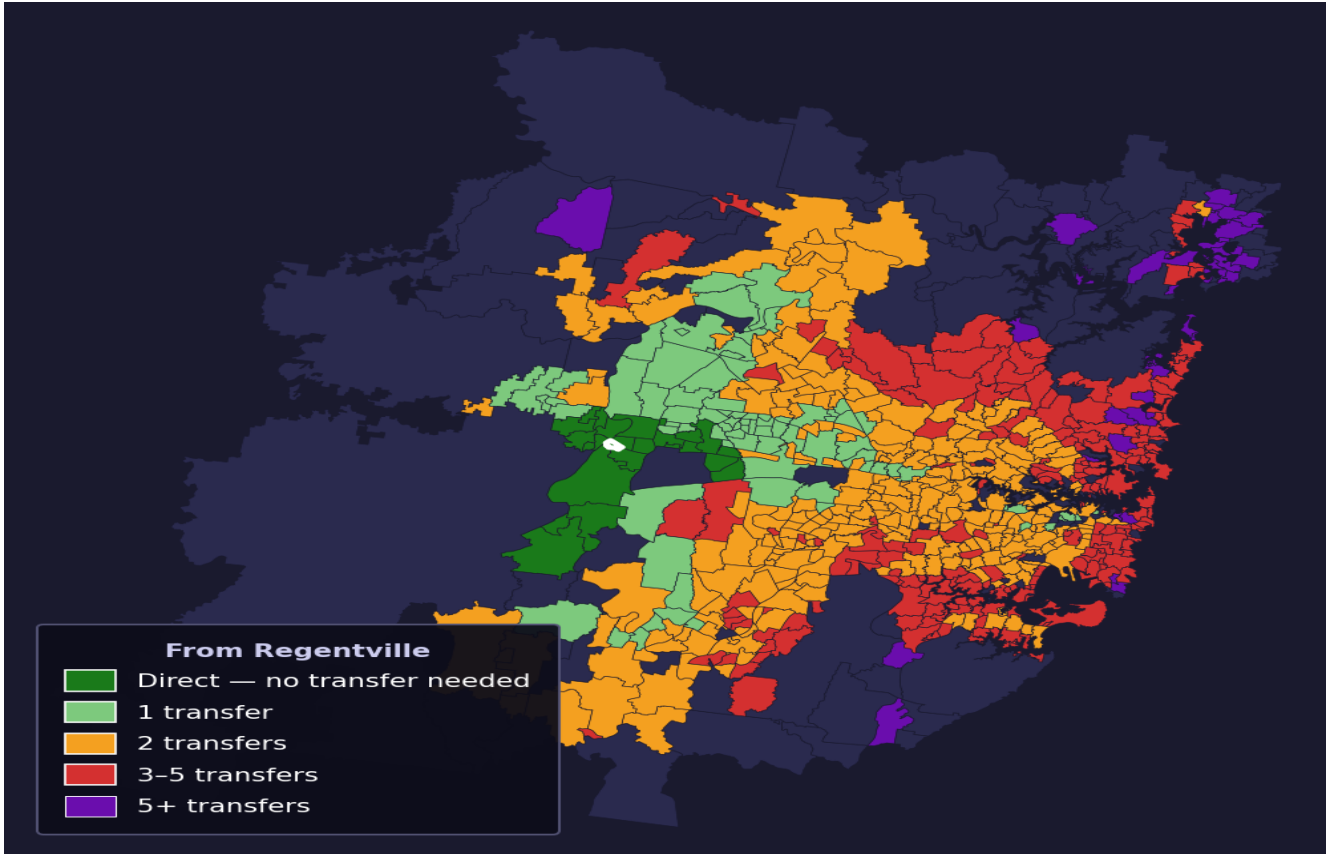

Regentville

Rank #652 of 781 suburbs

Composite 50 /100	Journey Quality 16 /100	Cost Efficiency 98 /100	Connectivity 60 /100
------------------------------------	--	--	---------------------------------------

Direct (0 transfers)	24 of 781
1 transfer	82 of 781
2 transfers	299 of 781
3-5 transfers	230 of 781
5+ transfers	145 of 781

Destination	Time	Single Trip	Weekly
Sydney CBD	161 min	\$6.50	\$48.57/wk
Parramatta	135 min	\$6.58	\$48.57/wk
Sydney Airport	210 min	\$8.78	
Macquarie Park	193 min	\$9.03	\$50.00/wk
Olympic Park	163 min	\$9.85	\$50.00/wk