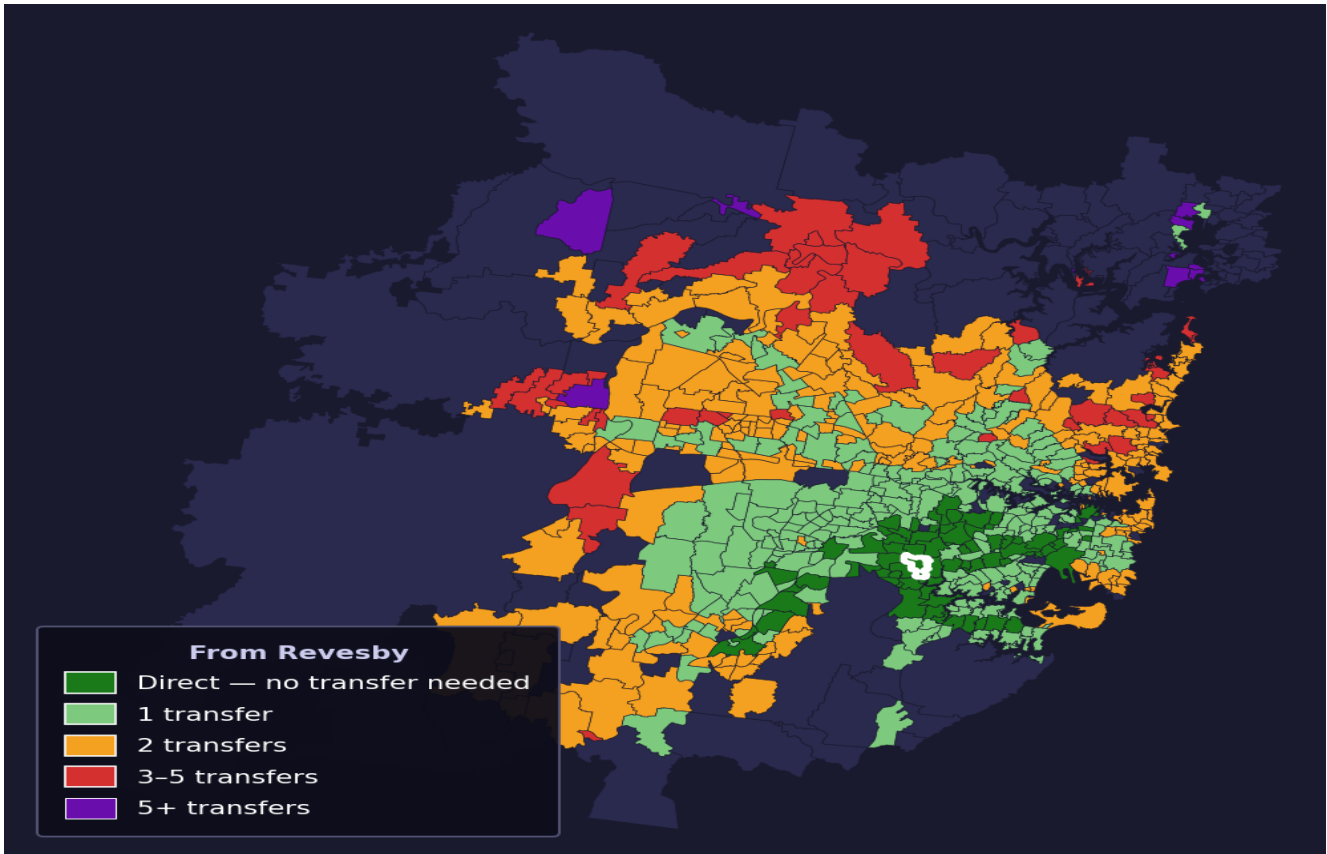

Revesby

Rank #322 of 781 suburbs

Composite 66 /100	Journey Quality 42 /100	Cost Efficiency 93 /100	Connectivity 78 /100
------------------------------------	--	--	---------------------------------------

Direct (0 transfers)	79 of 781
1 transfer	280 of 781
2 transfers	241 of 781
3-5 transfers	46 of 781
5+ transfers	134 of 781

Destination	Time	Single Trip	Weekly
Sydney CBD	112 min	\$6.63	\$48.06/wk
Parramatta	92 min	\$5.29	\$50.00/wk
Sydney Airport	103 min	\$6.81	
Macquarie Park	144 min	\$7.50	\$50.00/wk
Olympic Park	88 min	\$6.01	\$49.93/wk