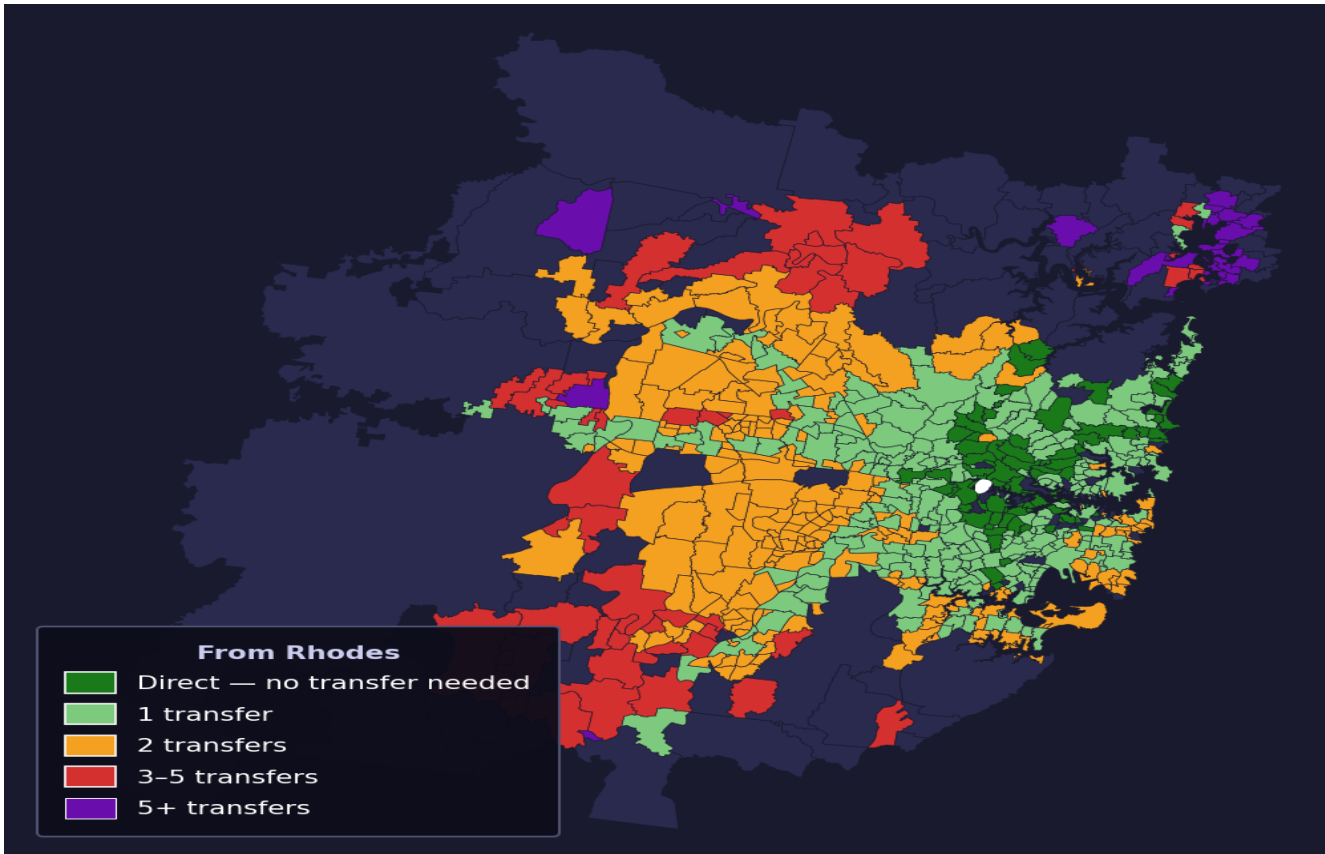

Rhodes

Rank #90 of 781 suburbs

Composite 76 _{/100}	Journey Quality 72 _{/100}	Cost Efficiency 77 _{/100}	Connectivity 80 _{/100}
---	---	---	--

Direct (0 transfers)	84 of 781
1 transfer	277 of 781
2 transfers	240 of 781
3-5 transfers	55 of 781
5+ transfers	124 of 781

Destination	Time	Single Trip	Weekly
Sydney CBD	58 min	\$4.78	\$45.92/wk
Parramatta	84 min	\$5.04	\$47.90/wk
Sydney Airport	100 min	\$5.53	
Macquarie Park	46 min	\$4.04	\$40.38/wk
Olympic Park	37 min	\$3.33	\$33.26/wk