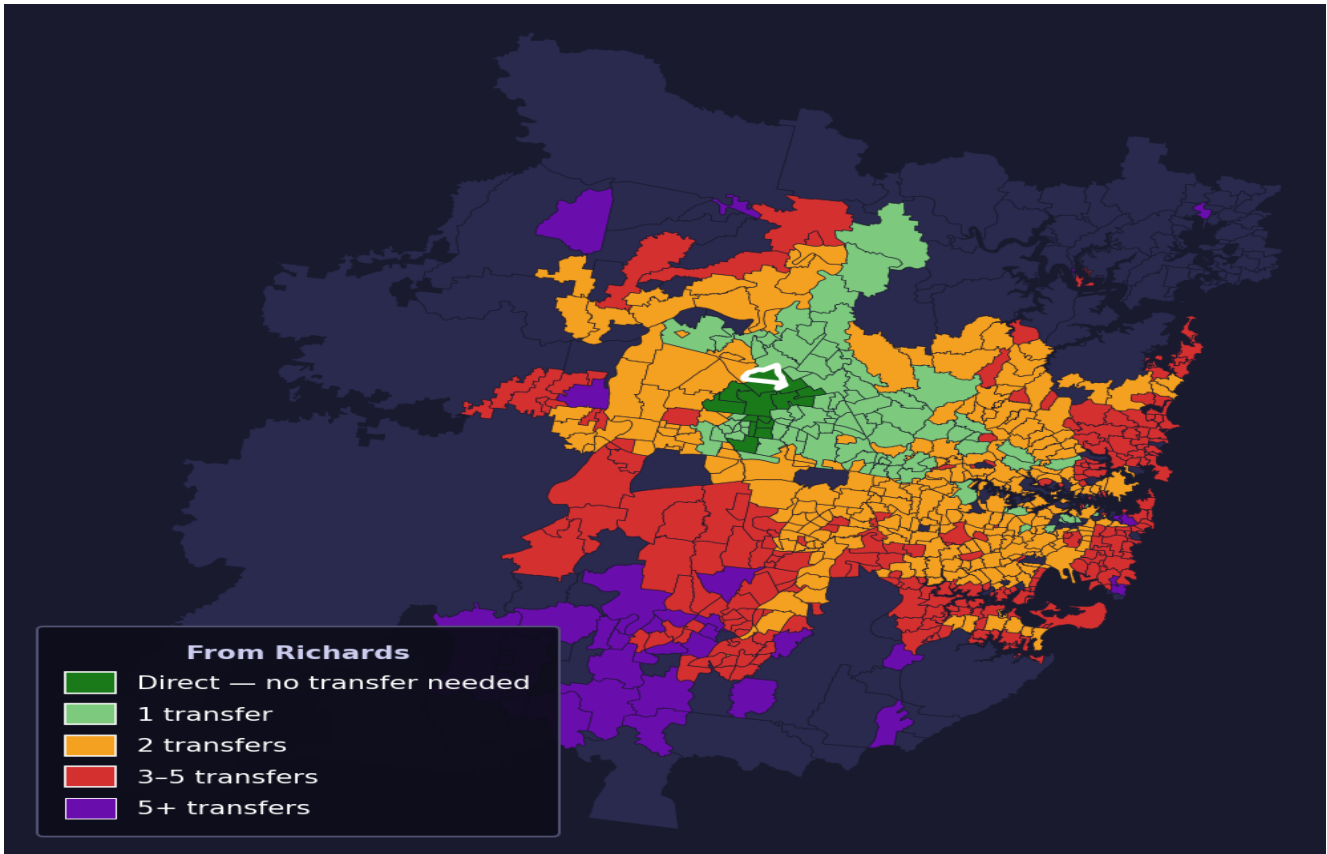

Richards

Rank #494 of 781 suburbs

Composite 57 / ₁₀₀	Journey Quality 36 / ₁₀₀	Cost Efficiency 96 / ₁₀₀	Connectivity 56 / ₁₀₀
--	--	--	---

Direct (0 transfers)	13 of 781
1 transfer	85 of 781
2 transfers	277 of 781
3-5 transfers	237 of 781
5+ transfers	168 of 781

Destination	Time	Single Trip	Weekly
Sydney CBD	125 min	\$6.00	\$45.15/wk
Parramatta	101 min	\$5.12	\$45.15/wk
Sydney Airport	194 min	\$8.32	
Macquarie Park	118 min	\$6.66	\$50.00/wk
Olympic Park	159 min	\$9.64	\$50.00/wk