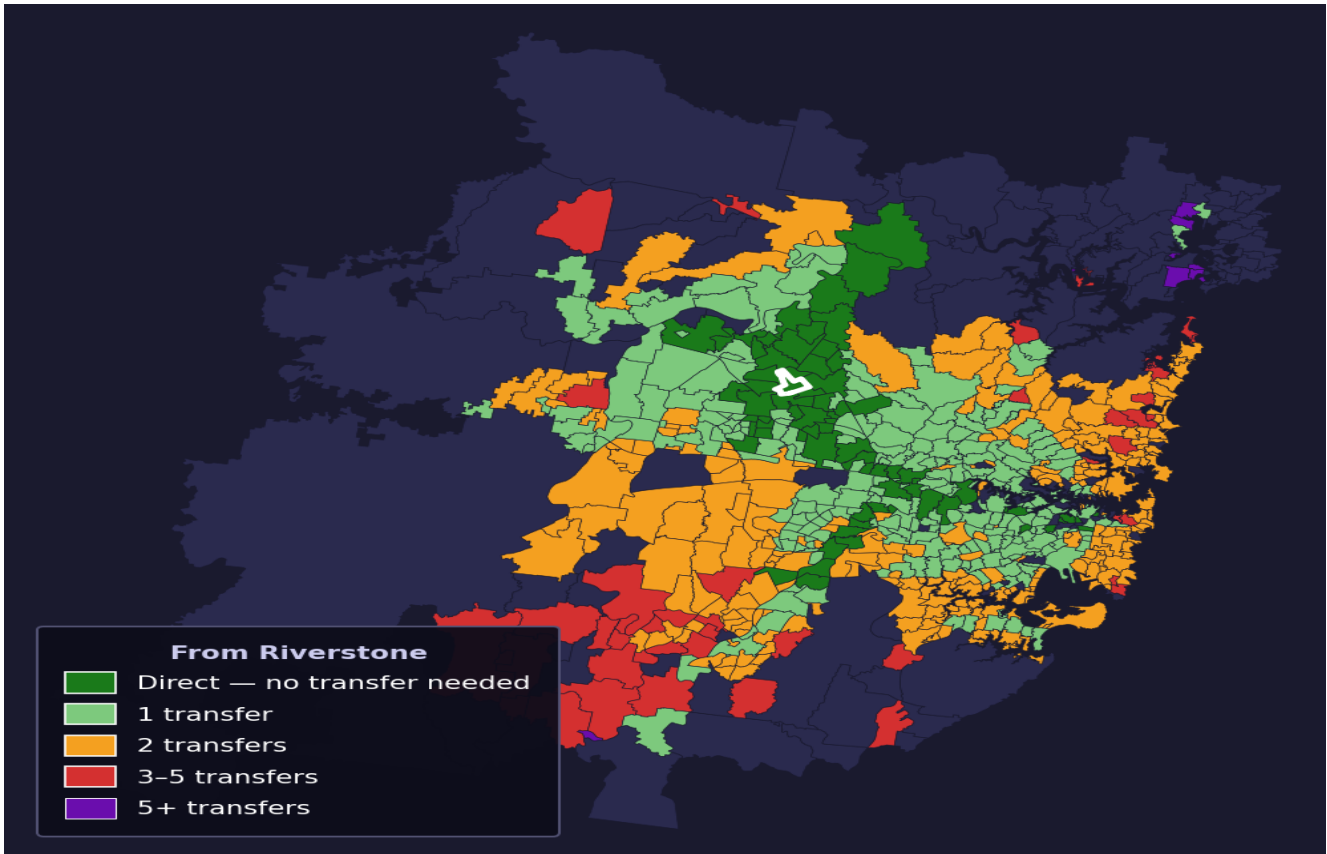

Riverstone

Rank #234 of 781 suburbs

Composite 70 _{/100}	Journey Quality 54 _{/100}	Cost Efficiency 88 _{/100}	Connectivity 77 _{/100}
---	---	---	--

Direct (0 transfers)	72 of 781
1 transfer	265 of 781
2 transfers	264 of 781
3-5 transfers	47 of 781
5+ transfers	132 of 781

Destination	Time	Single Trip	Weekly
Sydney CBD	90 min	\$6.35	\$48.06/wk
Parramatta	72 min	\$4.94	\$48.06/wk
Sydney Airport	146 min	\$9.14	
Macquarie Park	70 min	\$5.66	\$50.00/wk
Olympic Park	126 min	\$8.83	\$50.00/wk