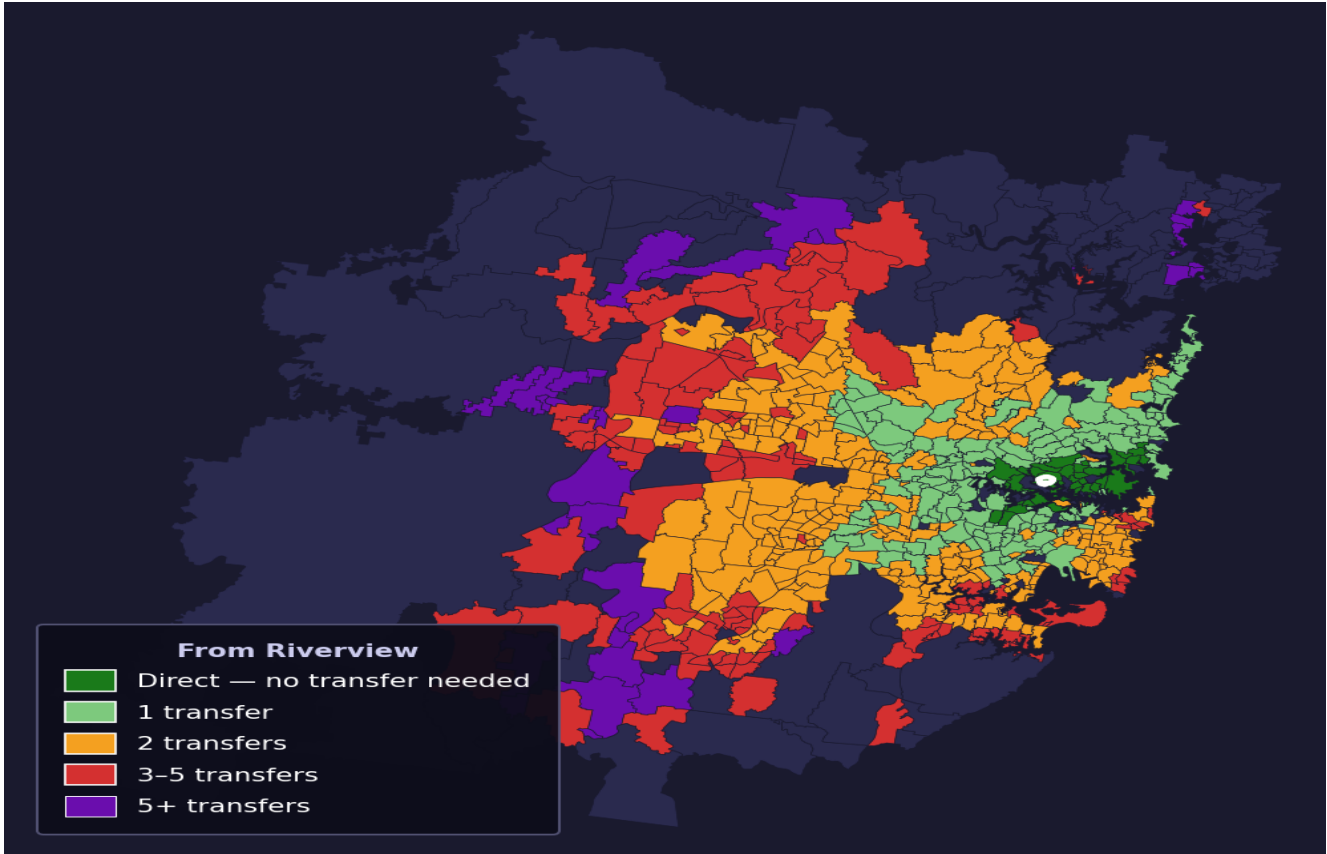

Riverview

Rank #237 of 781 suburbs

Composite 70 _{/100}	Journey Quality 64 _{/100}	Cost Efficiency 84 _{/100}	Connectivity 66 _{/100}
---	---	---	--

Direct (0 transfers)	45 of 781
1 transfer	170 of 781
2 transfers	263 of 781
3-5 transfers	142 of 781
5+ transfers	160 of 781

Destination	Time	Single Trip	Weekly
Sydney CBD	73 min	\$4.55	\$45.48/wk
Parramatta	117 min	\$6.99	\$50.00/wk
Sydney Airport	140 min	\$5.95	
Macquarie Park	65 min	\$4.49	\$44.92/wk
Olympic Park	90 min	\$4.69	\$46.58/wk