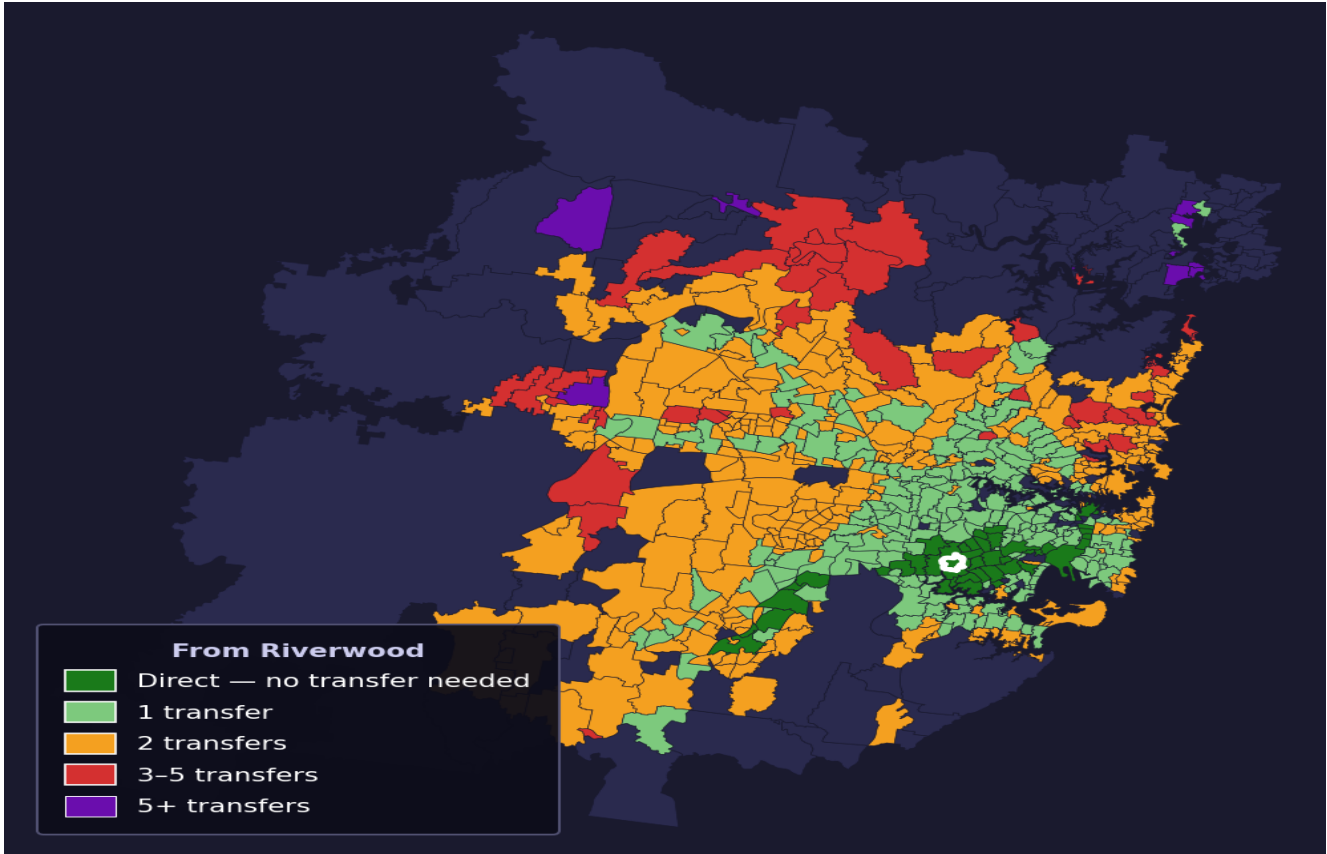

# Riverwood

Rank #176 of 781 suburbs

<b>Composite</b> <b>72</b> <sub>/100</sub>	<b>Journey Quality</b> <b>62</b> <sub>/100</sub>	<b>Cost Efficiency</b> <b>87</b> <sub>/100</sub>	<b>Connectivity</b> <b>74</b> <sub>/100</sub>
---	---	---	--

<b>Direct (0 transfers)</b>	<b>48 of 781</b>
<b>1 transfer</b>	<b>244 of 781</b>
<b>2 transfers</b>	<b>308 of 781</b>
<b>3-5 transfers</b>	<b>46 of 781</b>
<b>5+ transfers</b>	<b>134 of 781</b>

Destination	Time	Single Trip	Weekly
Sydney CBD	77 min	\$4.28	<b>\$42.78/wk</b>
Parramatta	136 min	\$7.12	<b>\$50.00/wk</b>
Sydney Airport	62 min	\$4.28	
Macquarie Park	138 min	\$6.31	<b>\$50.00/wk</b>
Olympic Park	84 min	\$5.53	<b>\$49.34/wk</b>