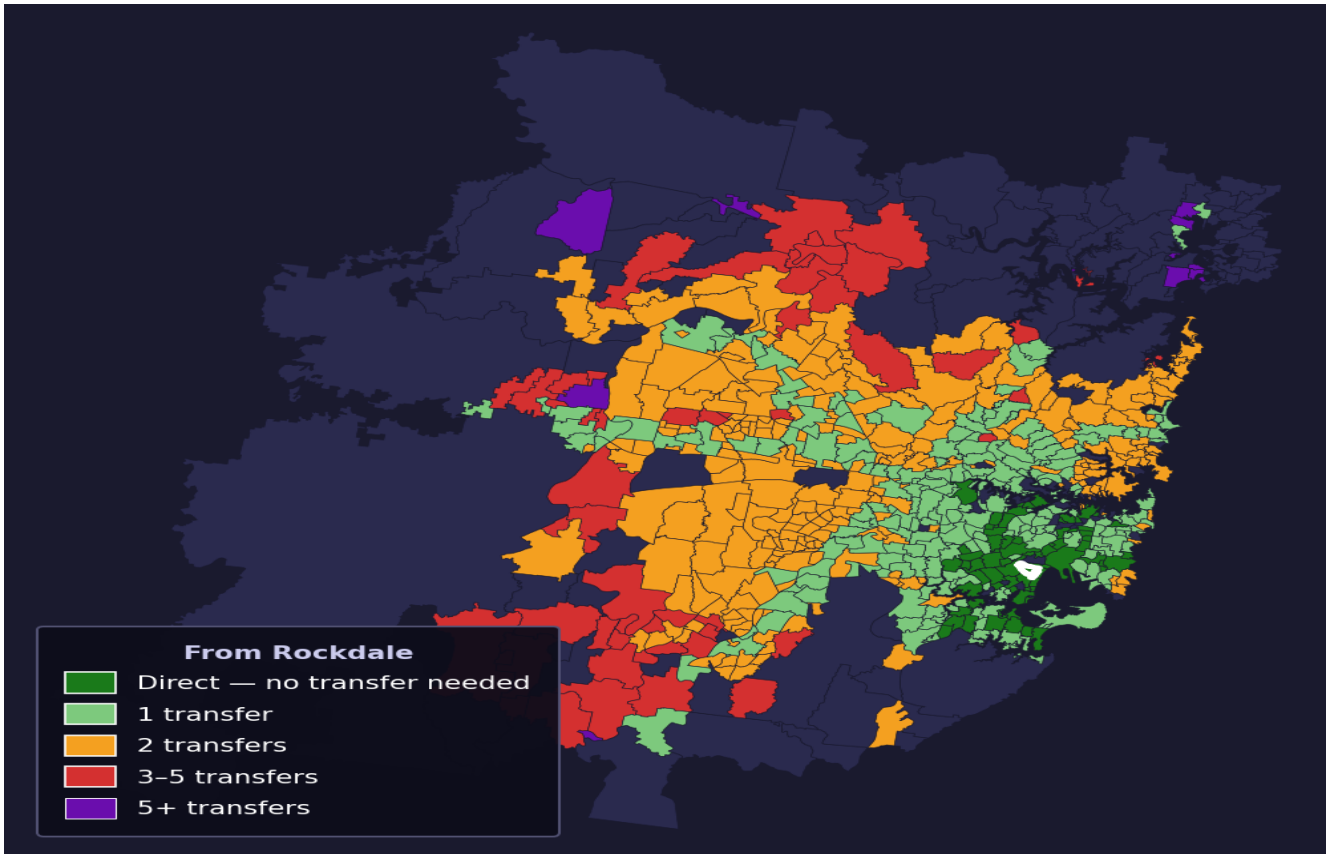

Rockdale

Rank #185 of 781 suburbs

Composite 72 _{/100}	Journey Quality 61 _{/100}	Cost Efficiency 86 _{/100}	Connectivity 76 _{/100}
---	---	---	--

Direct (0 transfers)	74 of 781
1 transfer	245 of 781
2 transfers	270 of 781
3-5 transfers	56 of 781
5+ transfers	135 of 781

Destination	Time	Single Trip	Weekly
Sydney CBD	78 min	\$4.93	\$46.12/wk
Parramatta	188 min	\$9.66	\$50.00/wk
Sydney Airport	55 min	\$3.33	
Macquarie Park	112 min	\$6.24	\$50.00/wk
Olympic Park	100 min	\$5.67	\$50.00/wk