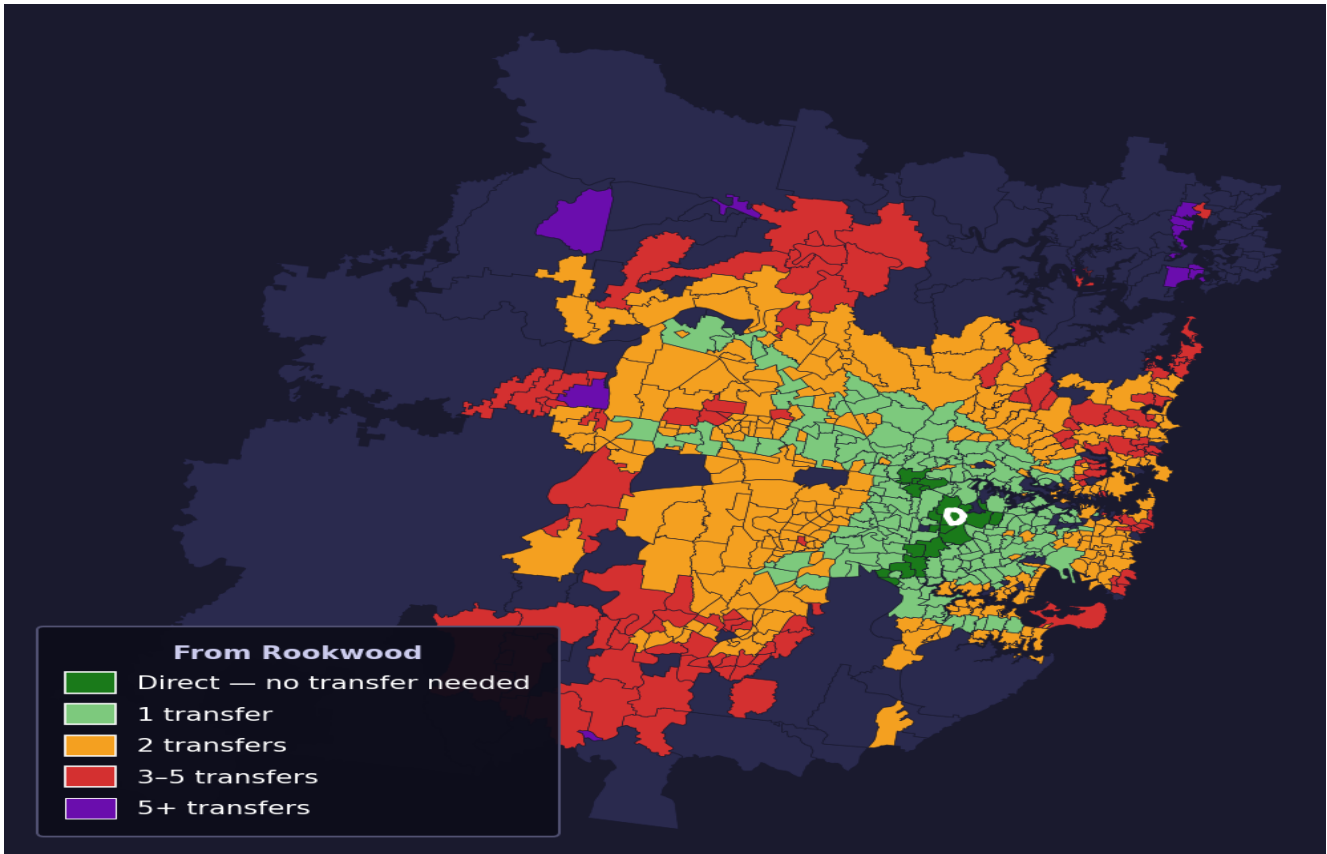

Rookwood

Rank #454 of 781 suburbs

Composite 59 /100	Journey Quality 33 /100	Cost Efficiency 95 /100	Connectivity 68 /100
------------------------------------	--	--	---------------------------------------

Direct (0 transfers)	20 of 781
1 transfer	190 of 781
2 transfers	313 of 781
3-5 transfers	120 of 781
5+ transfers	137 of 781

Destination	Time	Single Trip	Weekly
Sydney CBD	129 min	\$7.20	\$50.00/wk
Parramatta	48 min	\$4.03	\$40.30/wk
Sydney Airport	114 min	\$5.69	
Macquarie Park	100 min	\$6.06	\$50.00/wk
Olympic Park	80 min	\$4.80	\$46.92/wk