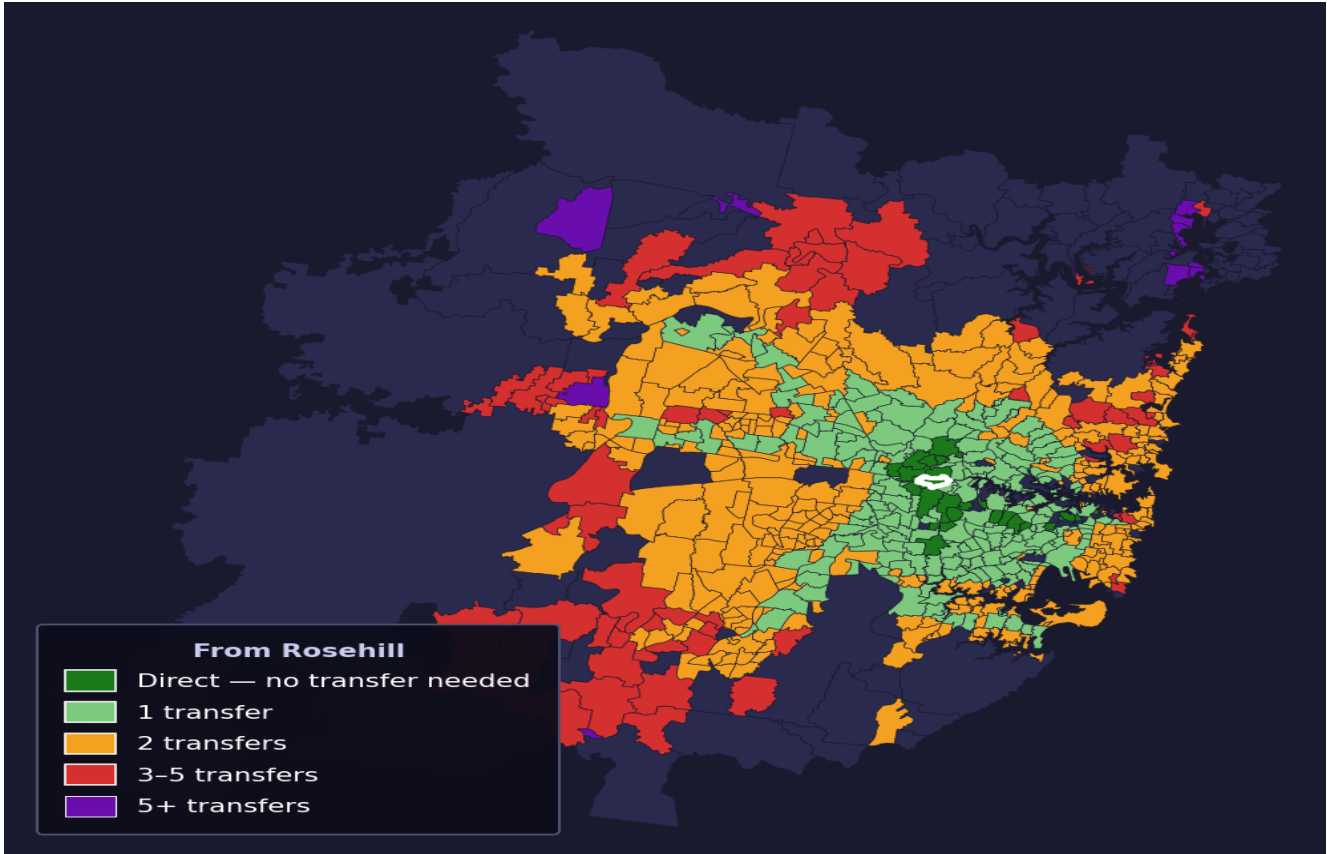

Rosehill

Rank #298 of 781 suburbs

Composite 67 _{/100}	Journey Quality 52 _{/100}	Cost Efficiency 88 _{/100}	Connectivity 71 _{/100}
---	---	---	--

Direct (0 transfers)	27 of 781
1 transfer	222 of 781
2 transfers	321 of 781
3-5 transfers	73 of 781
5+ transfers	137 of 781

Destination	Time	Single Trip	Weekly
Sydney CBD	94 min	\$6.04	\$50.00/wk
Parramatta	29 min	\$2.31	\$23.10/wk
Sydney Airport	151 min	\$6.49	
Macquarie Park	67 min	\$5.17	\$50.00/wk
Olympic Park	56 min	\$3.45	\$34.50/wk