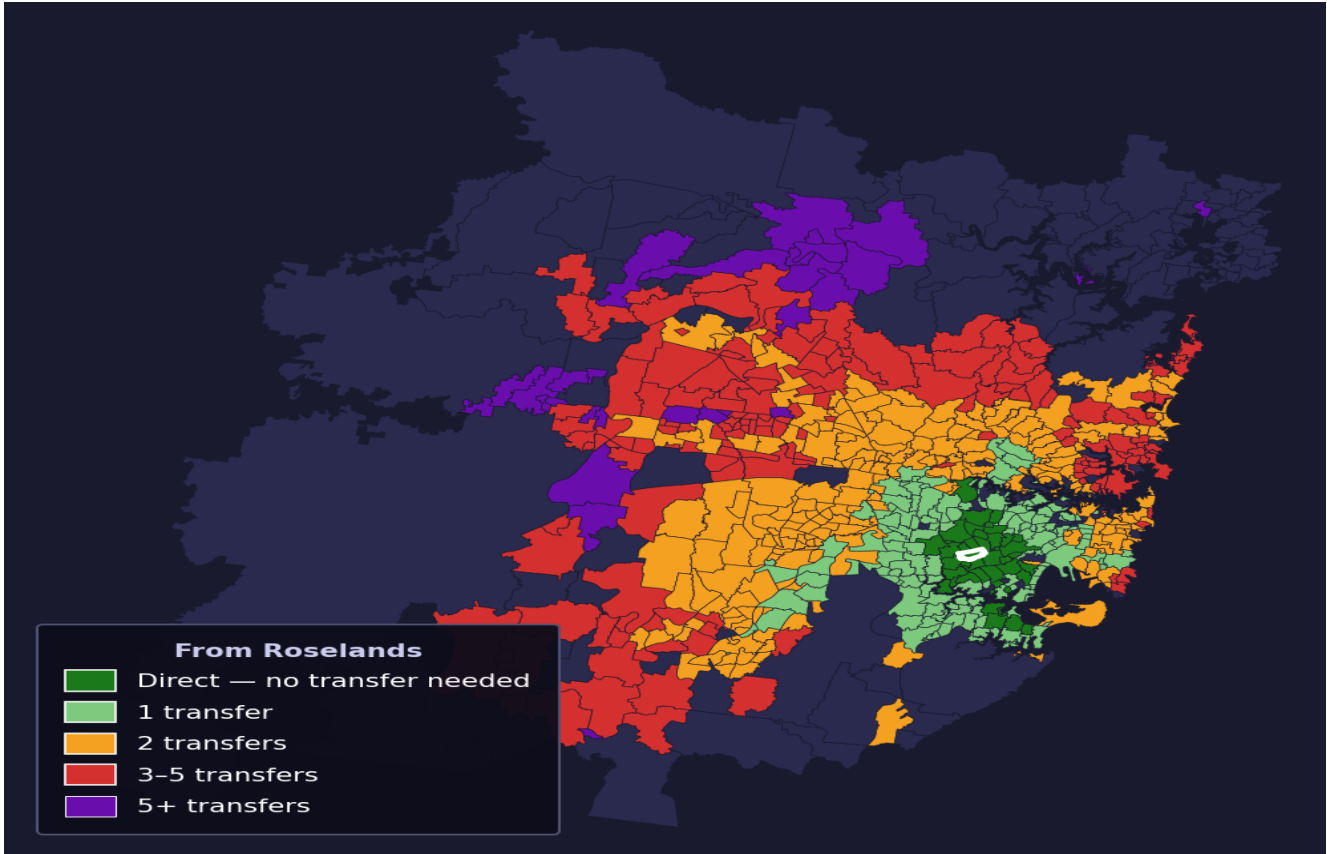

Roselands

Rank #424 of 781 suburbs

Composite 60 /100	Journey Quality 40 /100	Cost Efficiency 93 /100	Connectivity 63 /100
------------------------------------	--	--	---------------------------------------

Direct (0 transfers)	42 of 781
1 transfer	153 of 781
2 transfers	244 of 781
3-5 transfers	176 of 781
5+ transfers	165 of 781

Destination	Time	Single Trip	Weekly
Sydney CBD	116 min	\$6.42	\$50.00/wk
Parramatta	123 min	\$7.03	\$50.00/wk
Sydney Airport	70 min	\$4.67	
Macquarie Park	144 min	\$7.41	\$50.00/wk
Olympic Park	72 min	\$5.23	\$50.00/wk