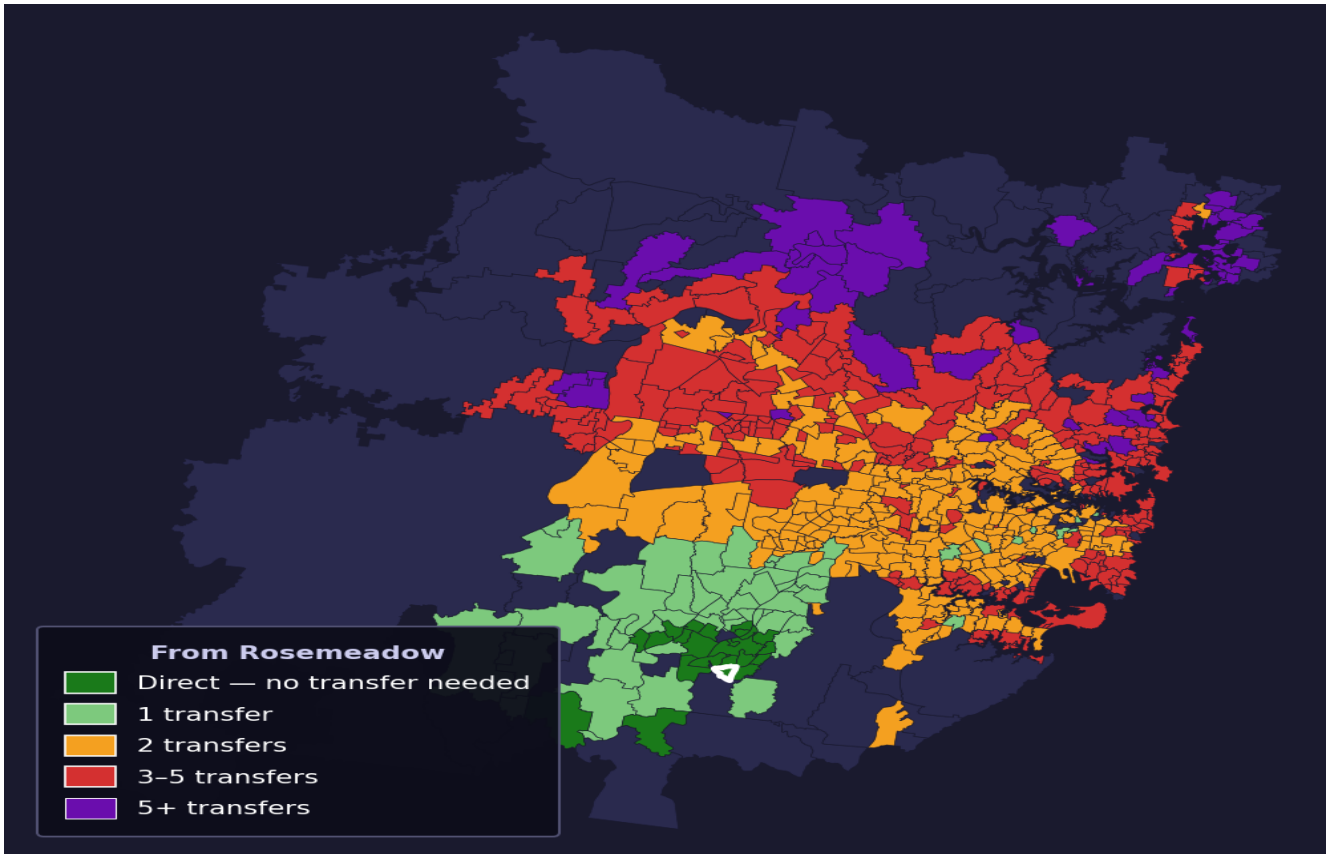

Rosemeadow

Rank #557 of 781 suburbs

Composite 54 _{/100}	Journey Quality 30 _{/100}	Cost Efficiency 95 _{/100}	Connectivity 56 _{/100}
---	---	---	--

Direct (0 transfers)	23 of 781
1 transfer	58 of 781
2 transfers	263 of 781
3-5 transfers	275 of 781
5+ transfers	161 of 781

Destination	Time	Single Trip	Weekly
Sydney CBD	134 min	\$5.17	\$50.00/wk
Parramatta	184 min	\$8.01	\$50.00/wk
Sydney Airport	191 min	\$7.20	
Macquarie Park	198 min	\$8.82	\$50.00/wk
Olympic Park	128 min	\$6.93	\$50.00/wk