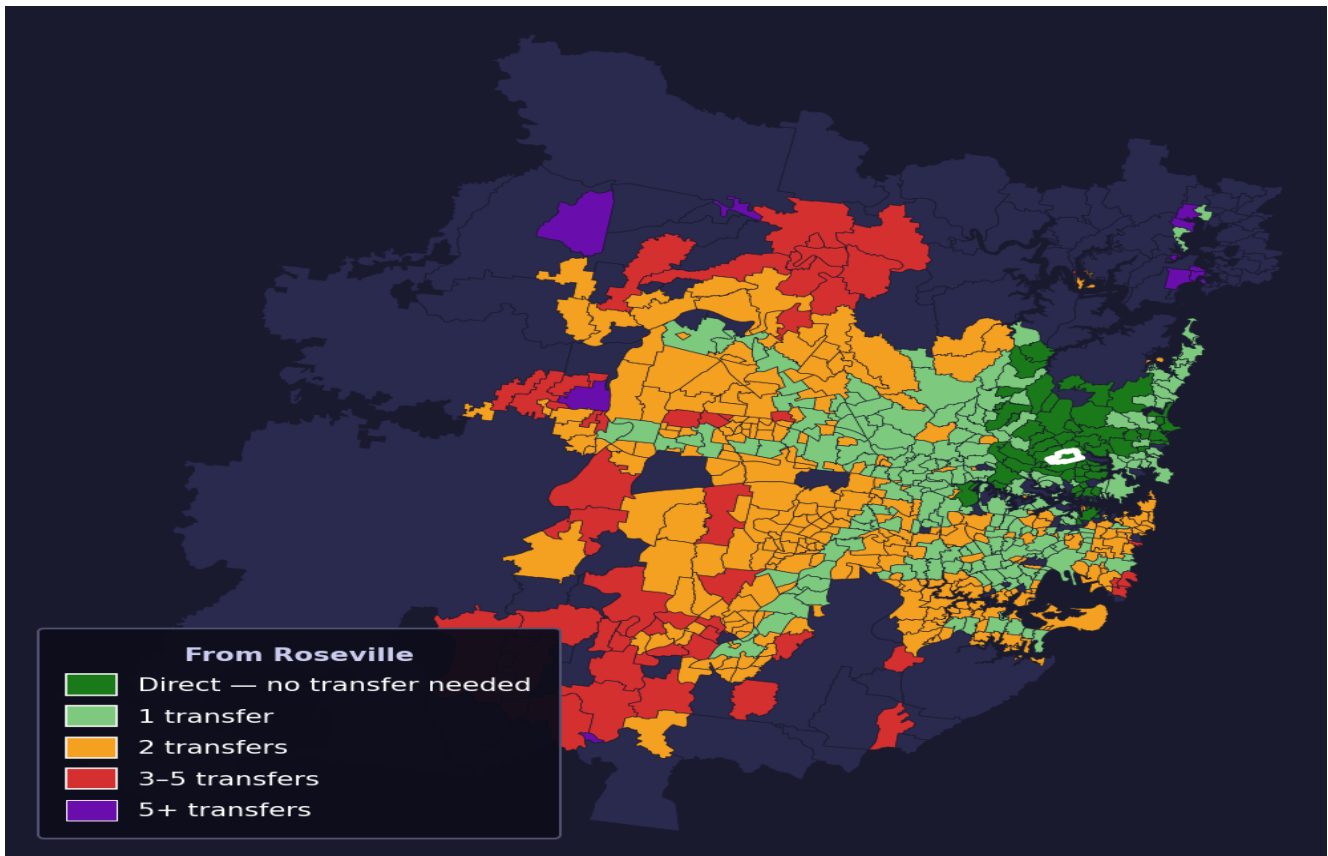

# Roseville

Rank #53 of 781 suburbs

<b>Composite</b> <b>77</b> <sub>/100</sub>	<b>Journey Quality</b> <b>79</b> <sub>/100</sub>	<b>Cost Efficiency</b> <b>76</b> <sub>/100</sub>	<b>Connectivity</b> <b>74</b> <sub>/100</sub>
---	---	---	--

<b>Direct (0 transfers)</b>	<b>61 of 781</b>
<b>1 transfer</b>	<b>223 of 781</b>
<b>2 transfers</b>	<b>306 of 781</b>
<b>3-5 transfers</b>	<b>56 of 781</b>
<b>5+ transfers</b>	<b>134 of 781</b>

Destination	Time	Single Trip	Weekly
Sydney CBD	44 min	\$3.62	<b>\$36.16/wk</b>
Parramatta	111 min	\$7.01	<b>\$50.00/wk</b>
Sydney Airport	128 min	\$5.95	
Macquarie Park	54 min	\$3.89	<b>\$37.34/wk</b>
Olympic Park	101 min	\$5.15	<b>\$45.96/wk</b>