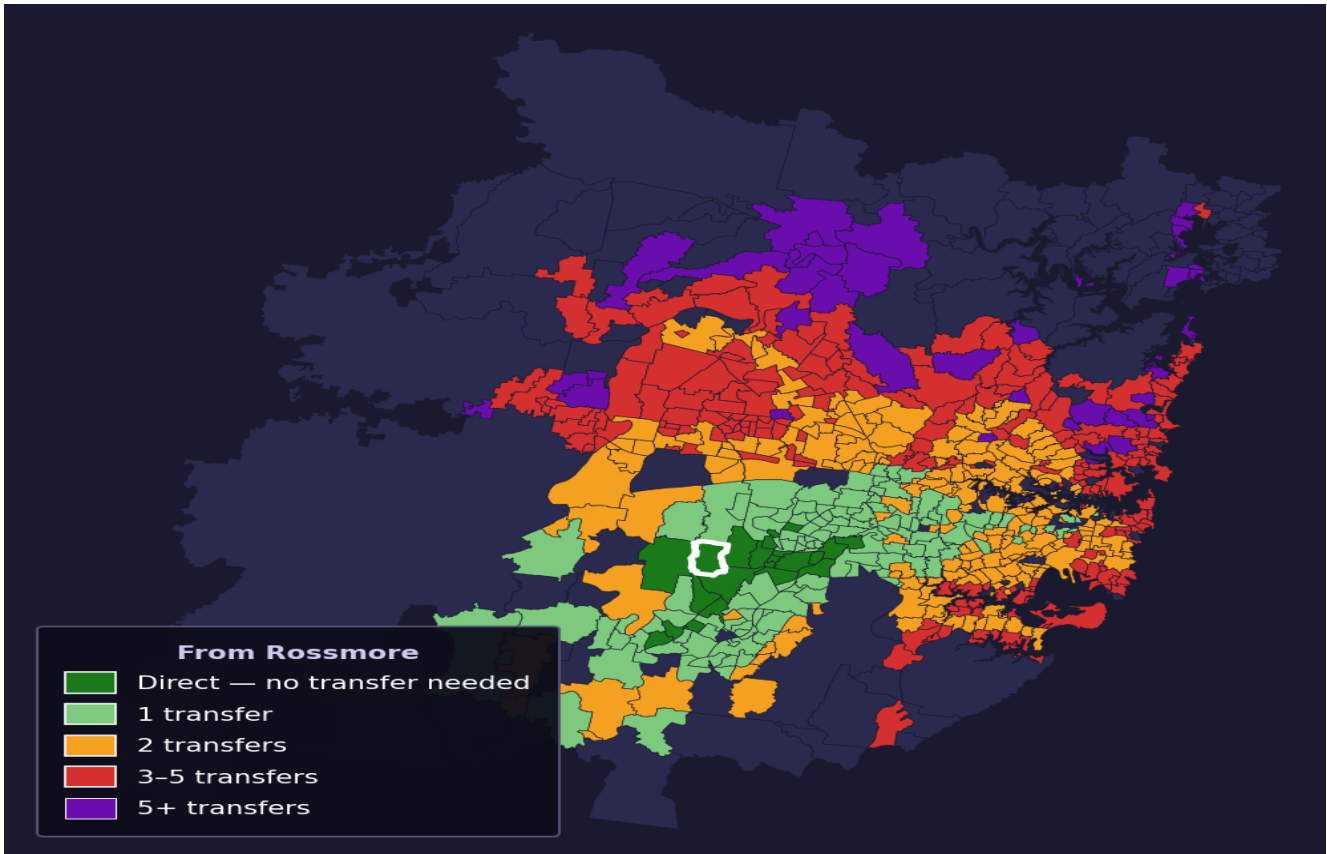

# Rossmore

Rank #616 of 781 suburbs

<b>Composite</b> <b>52</b> <sub>/100</sub>	<b>Journey Quality</b> <b>21</b> <sub>/100</sub>	<b>Cost Efficiency</b> <b>97</b> <sub>/100</sub>	<b>Connectivity</b> <b>59</b> <sub>/100</sub>
---	---	---	--

<b>Direct (0 transfers)</b>	<b>21 of 781</b>
<b>1 transfer</b>	<b>133 of 781</b>
<b>2 transfers</b>	<b>225 of 781</b>
<b>3-5 transfers</b>	<b>229 of 781</b>
<b>5+ transfers</b>	<b>172 of 781</b>

Destination	Time	Single Trip	Weekly
Sydney CBD	151 min	\$7.35	<b>\$50.00/wk</b>
Parramatta	133 min	\$8.36	<b>\$50.00/wk</b>
Sydney Airport	205 min	\$9.53	
Macquarie Park	189 min	\$9.46	<b>\$50.00/wk</b>
Olympic Park	167 min	\$7.45	<b>\$50.00/wk</b>