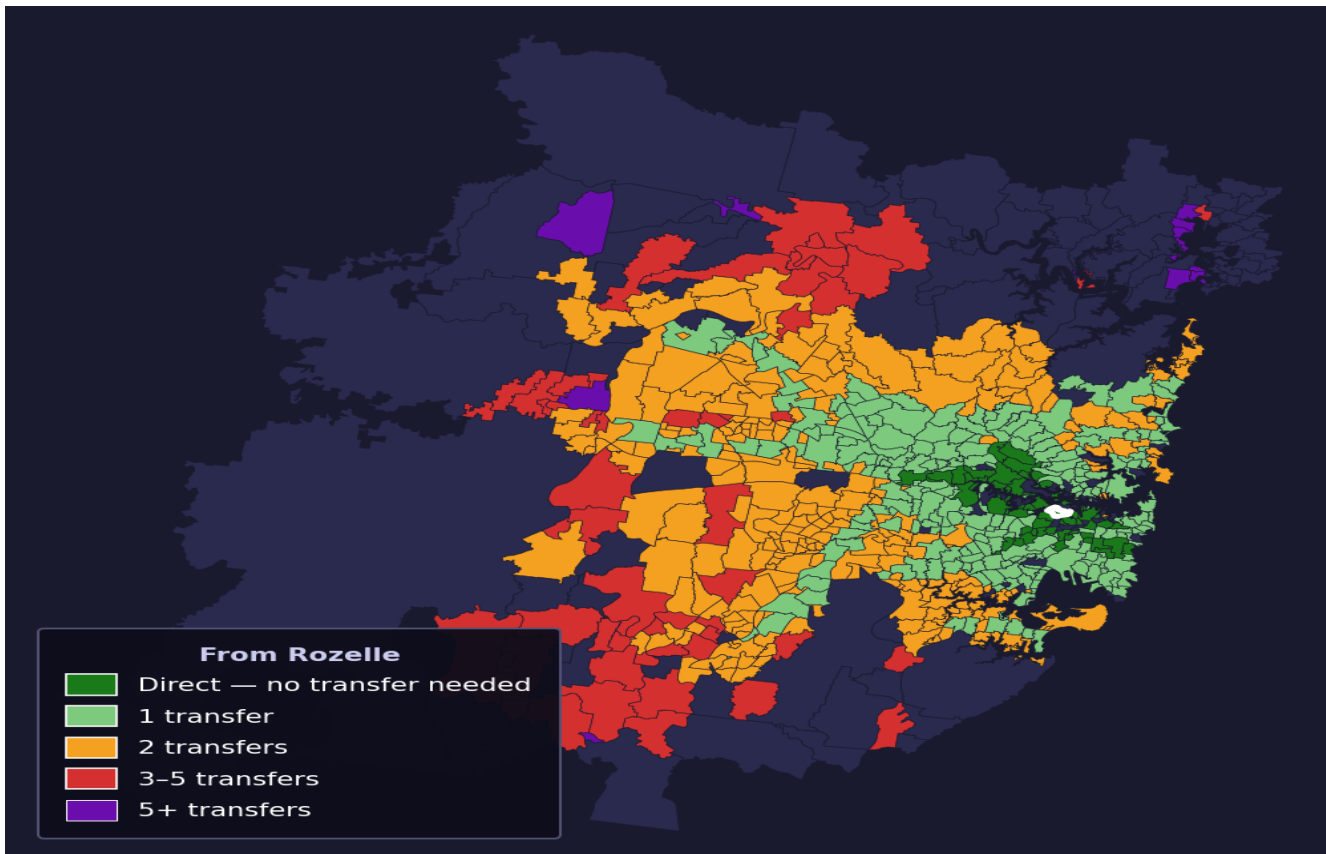

Rozelle

Rank #137 of 781 suburbs

Composite 73 _{/100}	Journey Quality 94 _{/100}	Cost Efficiency 34 _{/100}	Connectivity 75 _{/100}
-----------------------------------------------	-----------------------------------------------------	-----------------------------------------------------	--------------------------------------------------

Direct (0 transfers)	64 of 781
1 transfer	246 of 781
2 transfers	277 of 781
3-5 transfers	56 of 781
5+ transfers	137 of 781

Destination	Time	Single Trip	Weekly
Sydney CBD	18 min	\$3.14	\$31.40/wk
Parramatta	71 min	\$4.73	\$42.86/wk
Sydney Airport	122 min	\$6.11	
Macquarie Park	60 min	\$4.90	\$49.00/wk
Olympic Park	79 min	\$5.23	\$50.00/wk