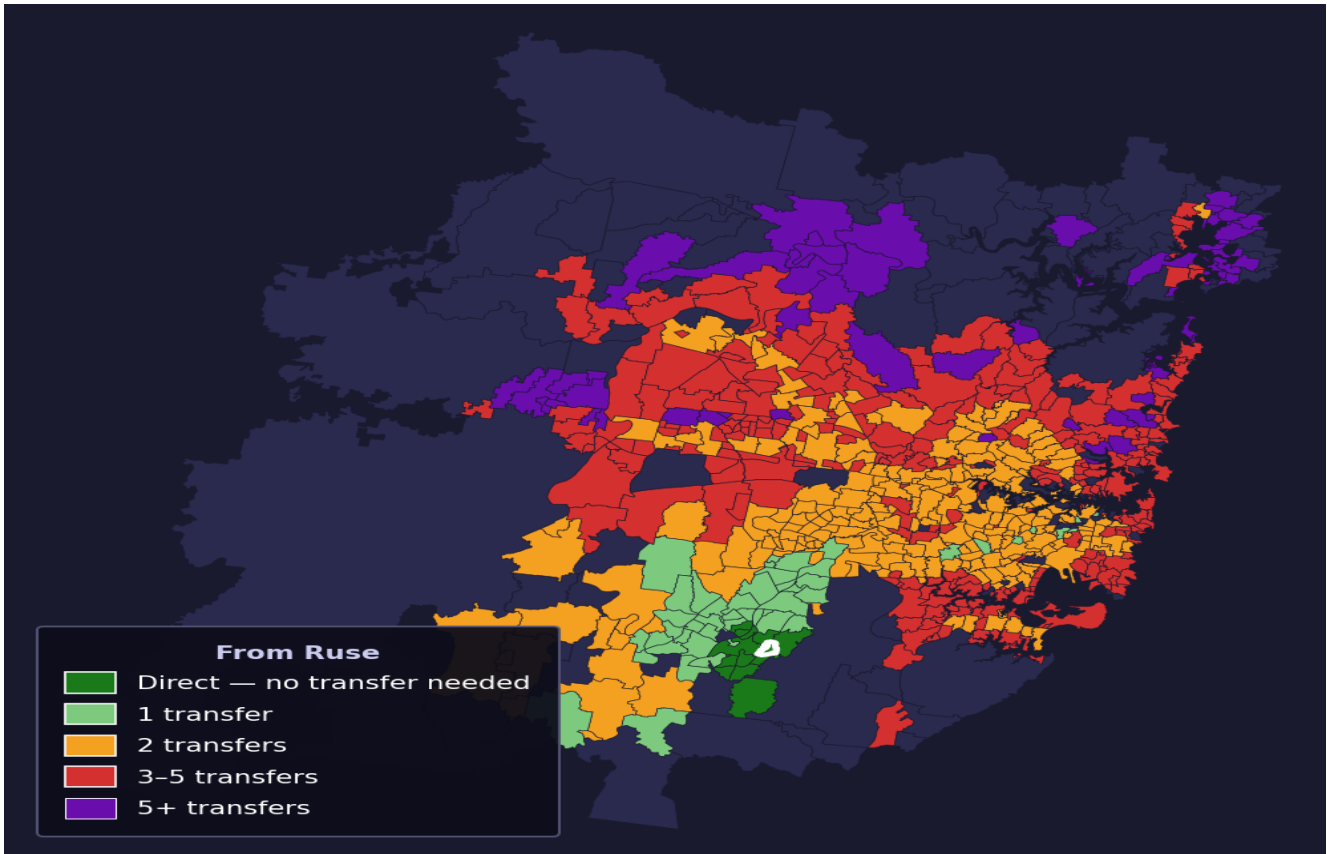

Ruse

Rank #526 of 781 suburbs

Composite 55 /100	Journey Quality 35 /100	Cost Efficiency 94 /100	Connectivity 53 /100
------------------------------------	--	--	---------------------------------------

Direct (0 transfers)	13 of 781
1 transfer	48 of 781
2 transfers	254 of 781
3-5 transfers	296 of 781
5+ transfers	169 of 781

Destination	Time	Single Trip	Weekly
Sydney CBD	126 min	\$5.17	\$50.00/wk
Parramatta	196 min	\$7.20	\$50.00/wk
Sydney Airport	182 min	\$7.20	
Macquarie Park	188 min	\$7.20	\$50.00/wk
Olympic Park	128 min	\$6.91	\$50.00/wk