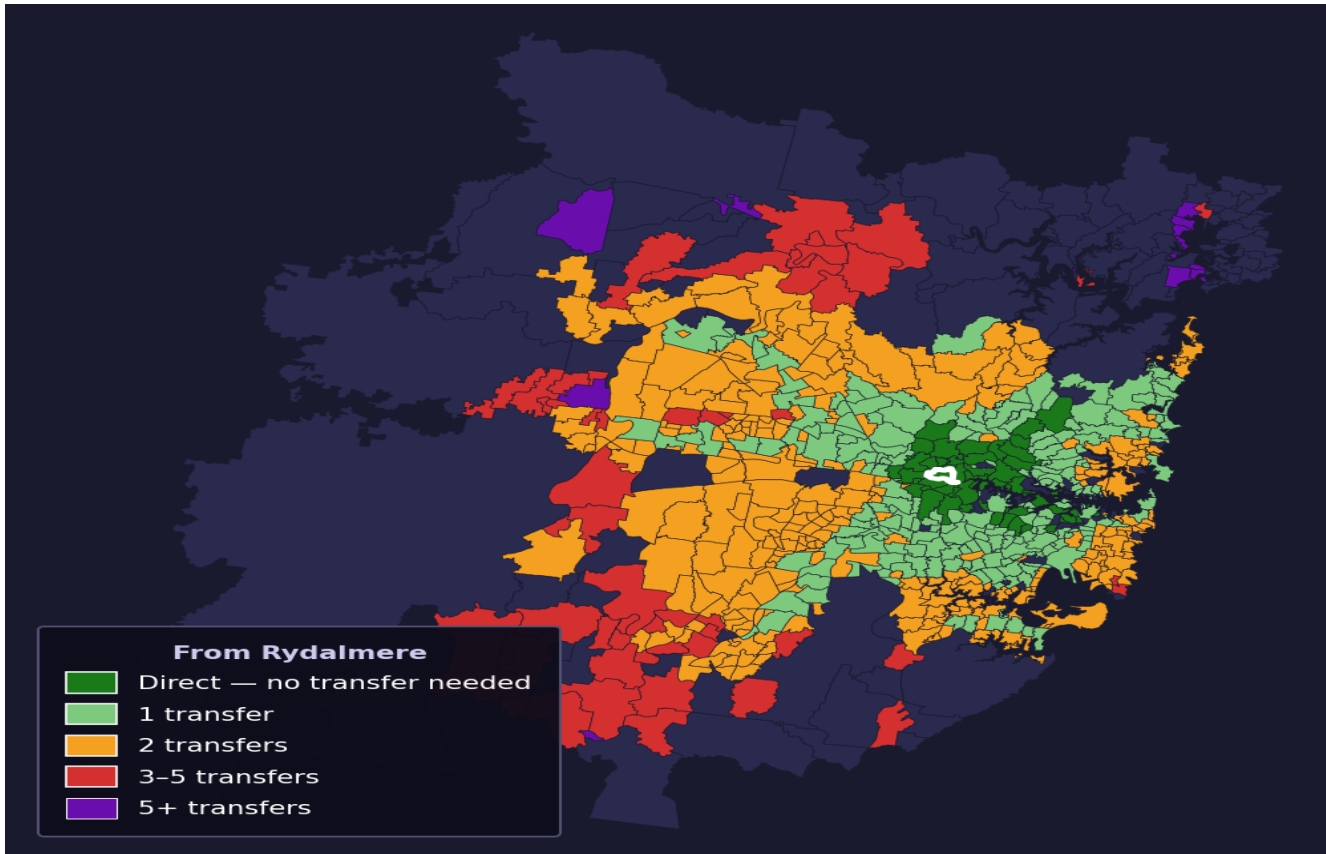

Rydalmere

Rank #70 of 781 suburbs

Composite 76 _{/100}	Journey Quality 77 _{/100}	Cost Efficiency 75 _{/100}	Connectivity 75 _{/100}
---	---	---	--

Direct (0 transfers)	59 of 781
1 transfer	229 of 781
2 transfers	303 of 781
3-5 transfers	55 of 781
5+ transfers	134 of 781

Destination	Time	Single Trip	Weekly
Sydney CBD	48 min	\$4.03	\$40.30/wk
Parramatta	29 min	\$2.48	\$24.76/wk
Sydney Airport	147 min	\$6.51	
Macquarie Park	62 min	\$4.99	\$48.56/wk
Olympic Park	26 min	\$3.14	\$31.40/wk