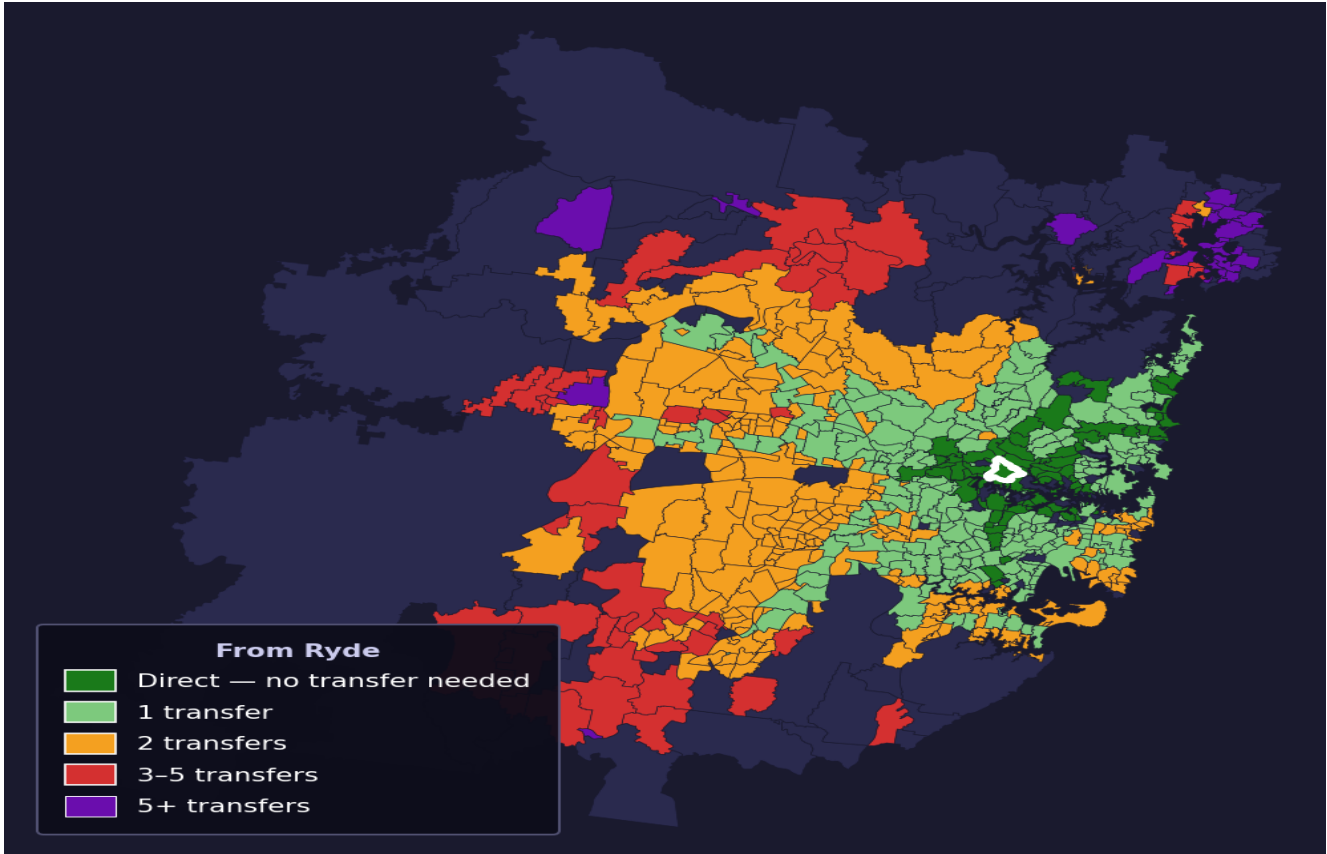

Ryde

Rank #71 of 781 suburbs

Composite 76 _{/100}	Journey Quality 79 _{/100}	Cost Efficiency 68 _{/100}	Connectivity 78 _{/100}
---	---	---	--

Direct (0 transfers)	83 of 781
1 transfer	257 of 781
2 transfers	253 of 781
3-5 transfers	60 of 781
5+ transfers	127 of 781

Destination	Time	Single Trip	Weekly
Sydney CBD	45 min	\$4.55	\$45.52/wk
Parramatta	72 min	\$5.08	\$46.04/wk
Sydney Airport	122 min	\$6.71	
Macquarie Park	35 min	\$3.76	\$37.58/wk
Olympic Park	42 min	\$3.33	\$33.26/wk