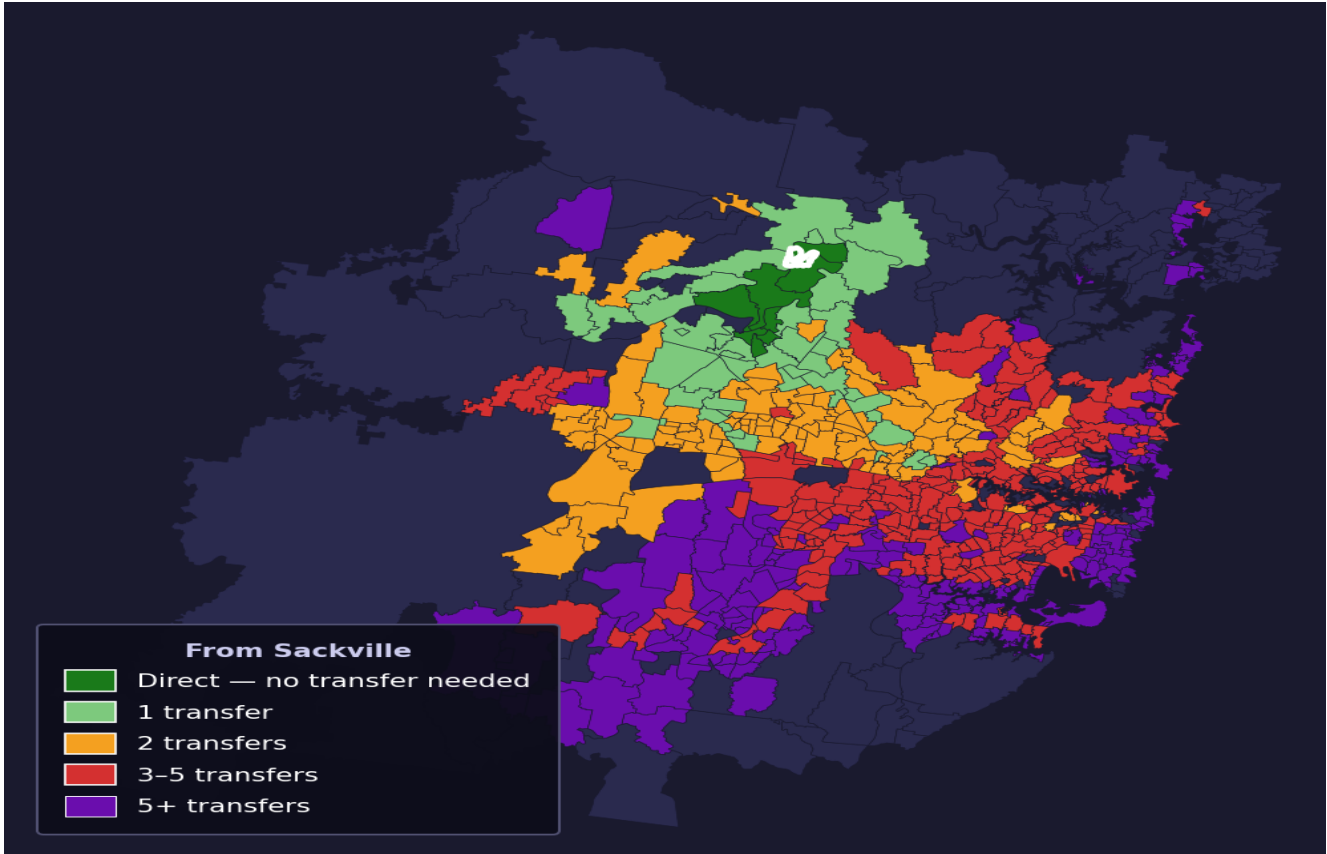

Sackville

Rank #587 of 781 suburbs

Composite 53 /100	Journey Quality 38 /100	Cost Efficiency 96 /100	Connectivity 40 /100
------------------------------------	--	--	---------------------------------------

Direct (0 transfers)	8 of 781
1 transfer	45 of 781
2 transfers	115 of 781
3-5 transfers	265 of 781
5+ transfers	347 of 781

Destination	Time	Single Trip	Weekly
Sydney CBD	120 min	\$5.61	\$44.18/wk
Parramatta	96 min	\$4.91	\$44.18/wk
Sydney Airport	175 min	\$7.19	
Macquarie Park	136 min	\$6.89	\$50.00/wk
Olympic Park	150 min	\$9.70	\$50.00/wk