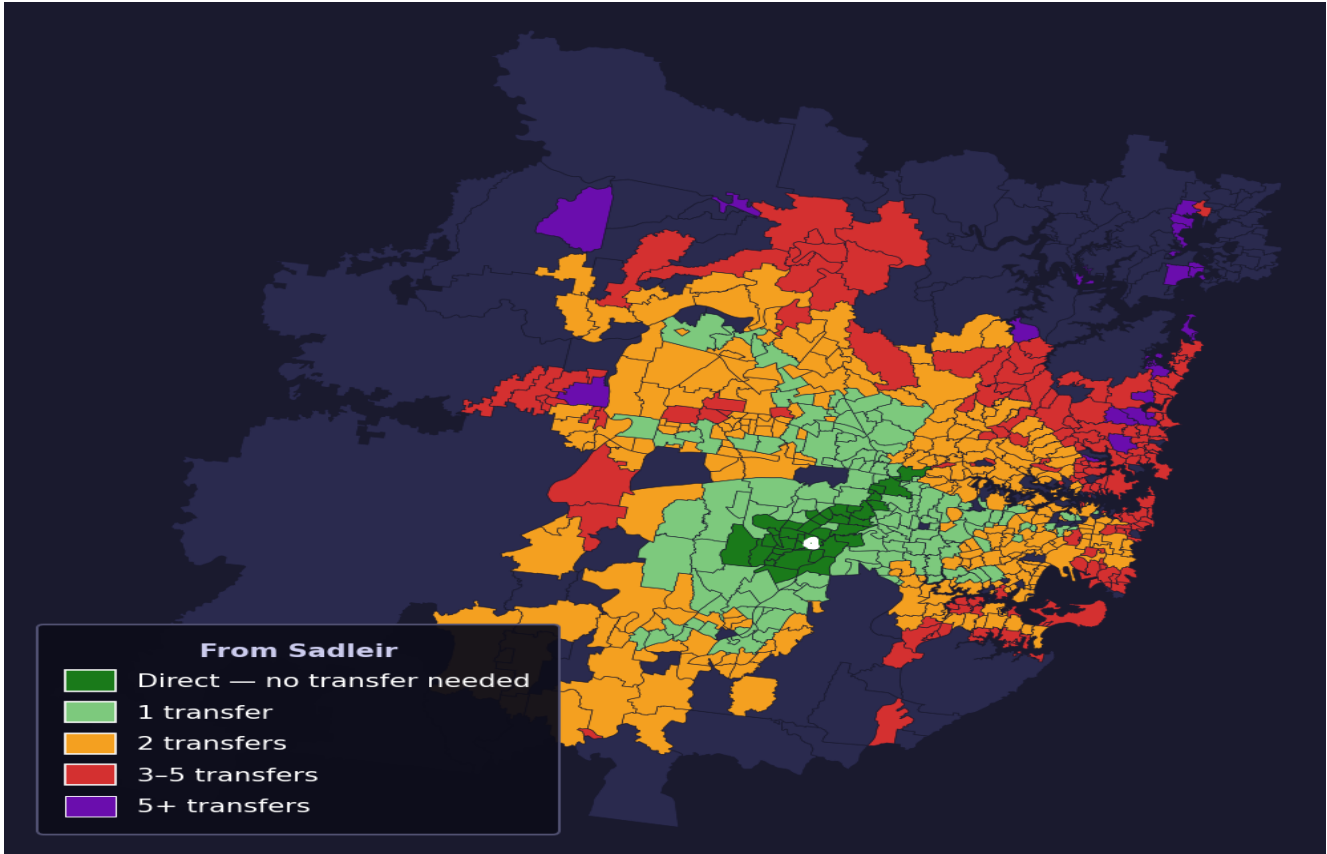

Sadleir

Rank #513 of 781 suburbs

Composite 56 /100	Journey Quality 28 /100	Cost Efficiency 96 /100	Connectivity 65 /100
------------------------------------	--	--	---------------------------------------

Direct (0 transfers)	41 of 781
1 transfer	144 of 781
2 transfers	283 of 781
3-5 transfers	162 of 781
5+ transfers	150 of 781

Destination	Time	Single Trip	Weekly
Sydney CBD	138 min	\$7.42	\$50.00/wk
Parramatta	77 min	\$4.67	\$46.04/wk
Sydney Airport	191 min	\$9.22	
Macquarie Park	126 min	\$6.70	\$50.00/wk
Olympic Park	124 min	\$6.33	\$50.00/wk