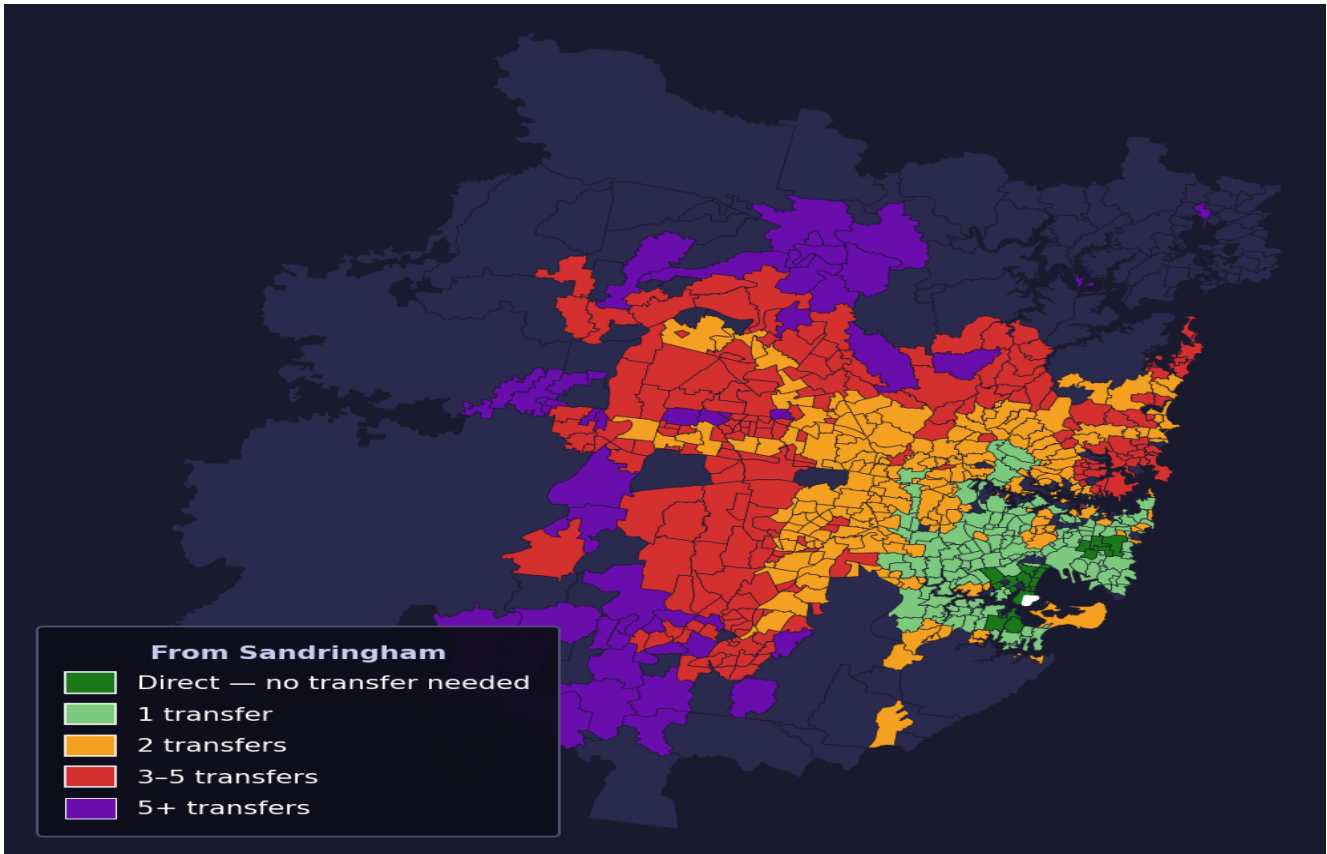

Sandringham

Rank #443 of 781 suburbs

Composite 59 _{/100}	Journey Quality 42 _{/100}	Cost Efficiency 92 _{/100}	Connectivity 58 _{/100}
---	---	---	--

Direct (0 transfers)	21 of 781
1 transfer	141 of 781
2 transfers	224 of 781
3-5 transfers	204 of 781
5+ transfers	190 of 781

Destination	Time	Single Trip	Weekly
Sydney CBD	113 min	\$6.31	\$50.00/wk
Parramatta	184 min	\$9.91	\$50.00/wk
Sydney Airport	77 min	\$4.28	
Macquarie Park	128 min	\$7.20	\$50.00/wk
Olympic Park	121 min	\$6.62	\$50.00/wk