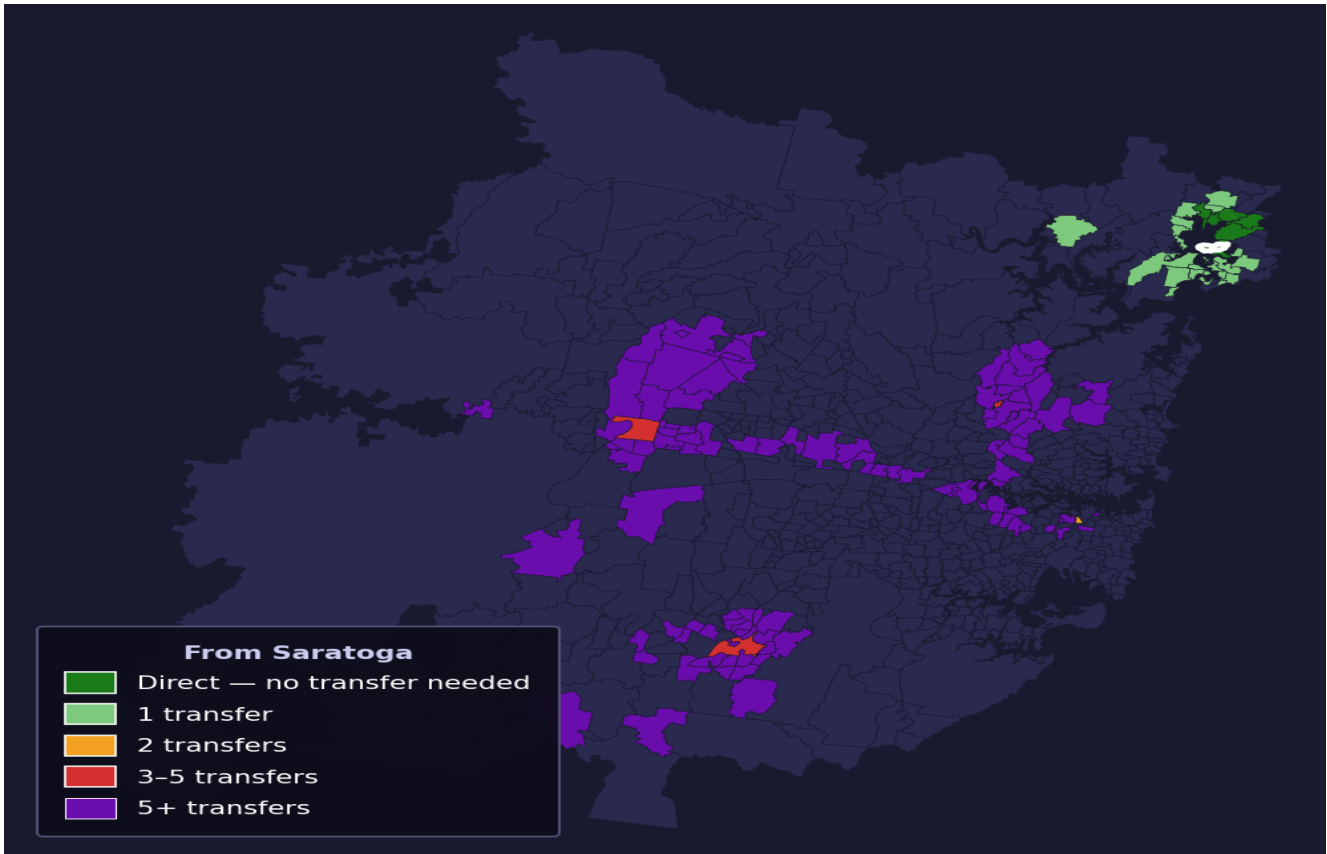

# Saratoga

Rank #769 of 781 suburbs

<b>Composite</b> <b>42</b> <sub>/100</sub>	<b>Journey Quality</b> <b>42</b> <sub>/100</sub>	<b>Cost Efficiency</b> <b>92</b> <sub>/100</sub>	<b>Connectivity</b> <b>0</b> <sub>/100</sub>
---	---	---	---

Direct (0 transfers)	8 of 781
1 transfer	24 of 781
2 transfers	1 of 781
3-5 transfers	3 of 781
5+ transfers	744 of 781

Destination	Time	Single Trip	Weekly
Sydney CBD	114 min	\$6.42	\$50.00/wk
Parramatta	202 min	\$10.54	\$50.00/wk
Sydney Airport	201 min	\$9.09	
Macquarie Park	147 min	\$8.26	\$50.00/wk
Olympic Park	176 min	\$13.44	\$50.00/wk