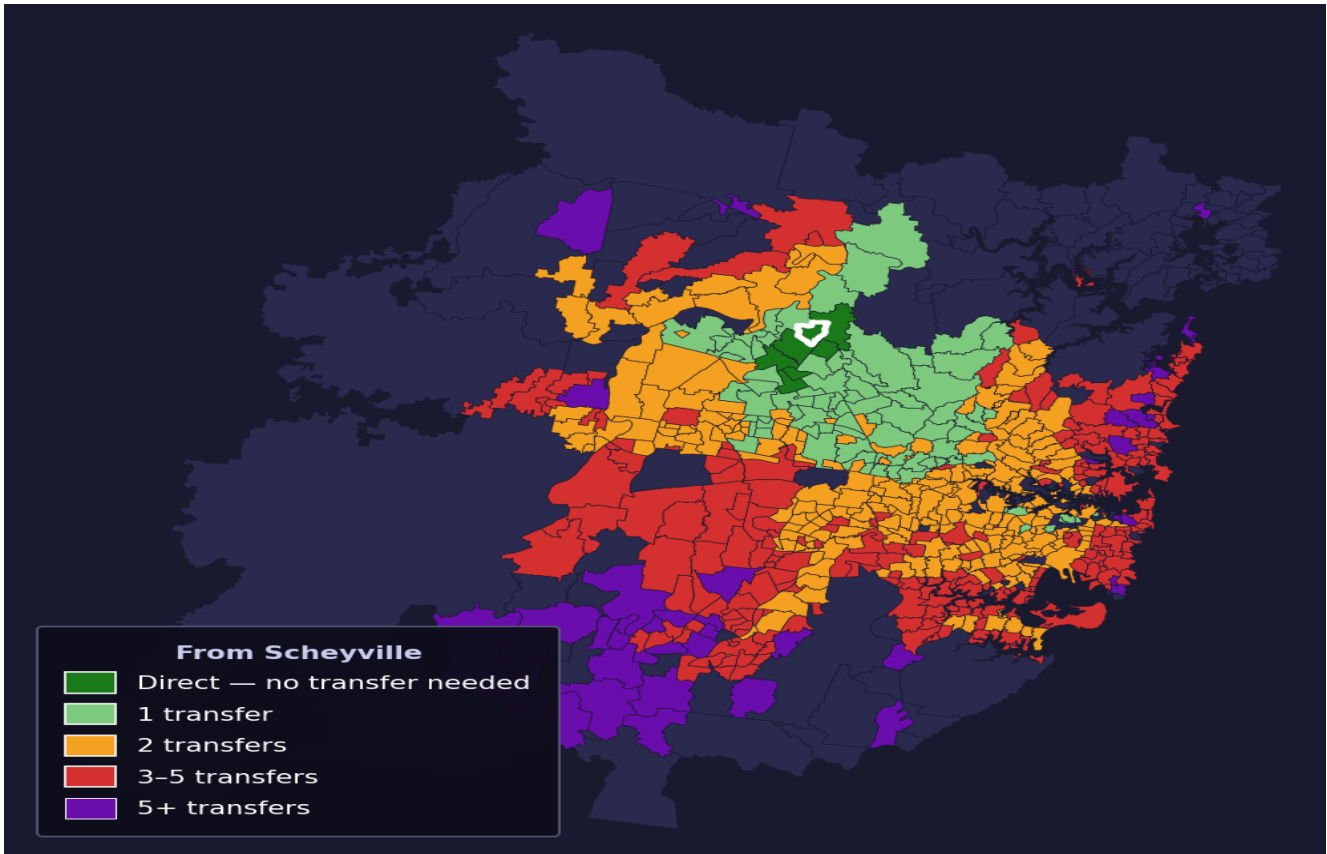

# Scheyville

Rank #456 of 781 suburbs

<b>Composite</b> <b>59</b> <sub>/100</sub>	<b>Journey Quality</b> <b>43</b> <sub>/100</sub>	<b>Cost Efficiency</b> <b>92</b> <sub>/100</sub>	<b>Connectivity</b> <b>54</b> <sub>/100</sub>
---	---	---	--

<b>Direct (0 transfers)</b>	<b>6 of 781</b>
<b>1 transfer</b>	<b>80 of 781</b>
<b>2 transfers</b>	<b>259 of 781</b>
<b>3-5 transfers</b>	<b>255 of 781</b>
<b>5+ transfers</b>	<b>180 of 781</b>

Destination	Time	Single Trip	Weekly
Sydney CBD	111 min	\$7.29	<b>\$48.90/wk</b>
Parramatta	93 min	\$5.78	<b>\$48.90/wk</b>
Sydney Airport	177 min	\$9.16	
Macquarie Park	99 min	\$6.46	<b>\$50.00/wk</b>
Olympic Park	146 min	\$9.51	<b>\$50.00/wk</b>