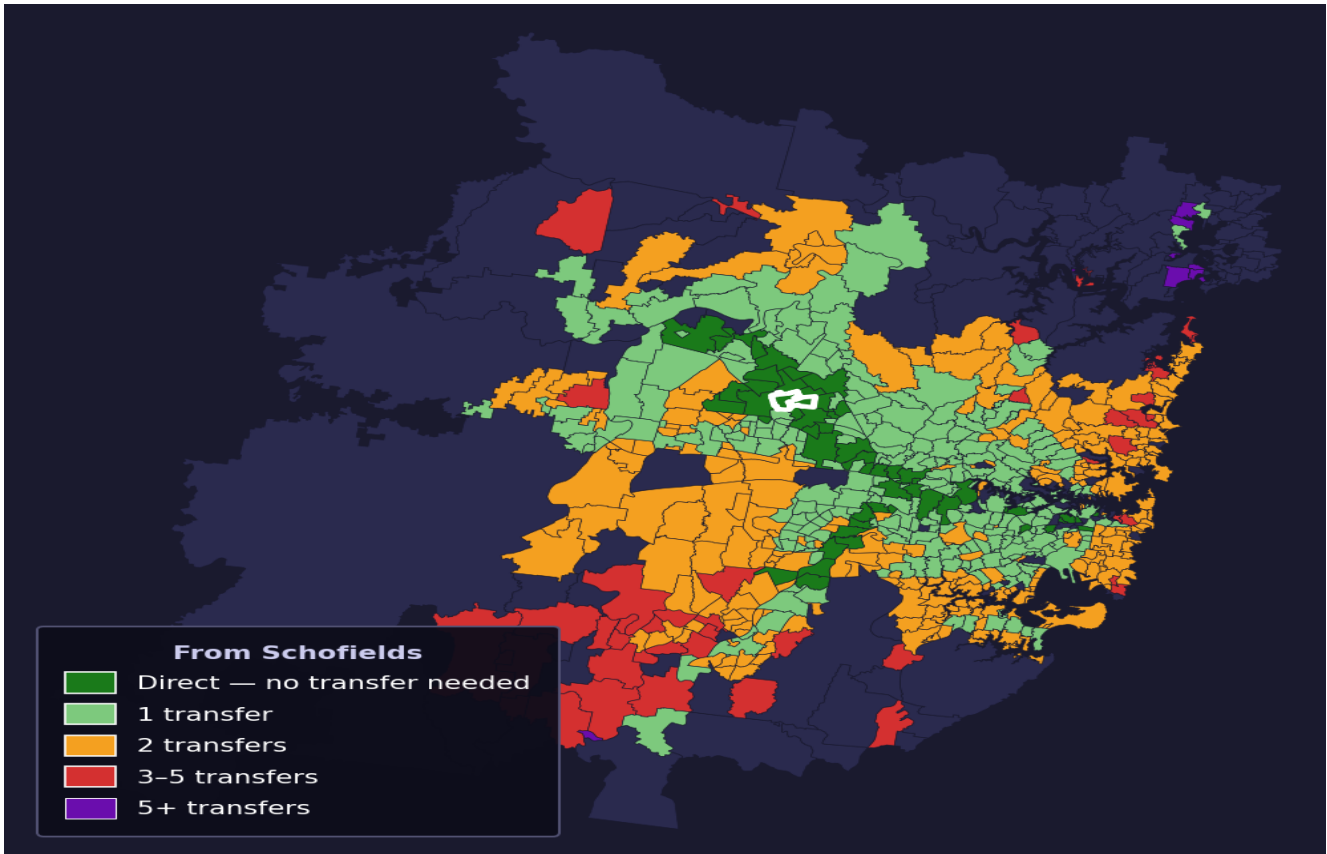

Schofields

Rank #243 of 781 suburbs

Composite 69 /100	Journey Quality 53 /100	Cost Efficiency 90 /100	Connectivity 76 /100
------------------------------------	--	--	---------------------------------------

Transfers	Count
Direct (0 transfers)	54 of 781
1 transfer	270 of 781
2 transfers	277 of 781
3-5 transfers	47 of 781
5+ transfers	132 of 781

Destination	Time	Single Trip	Weekly
Sydney CBD	92 min	\$5.83	\$46.12/wk
Parramatta	78 min	\$5.39	\$46.12/wk
Sydney Airport	156 min	\$9.43	
Macquarie Park	71 min	\$5.54	\$50.00/wk
Olympic Park	129 min	\$8.71	\$50.00/wk