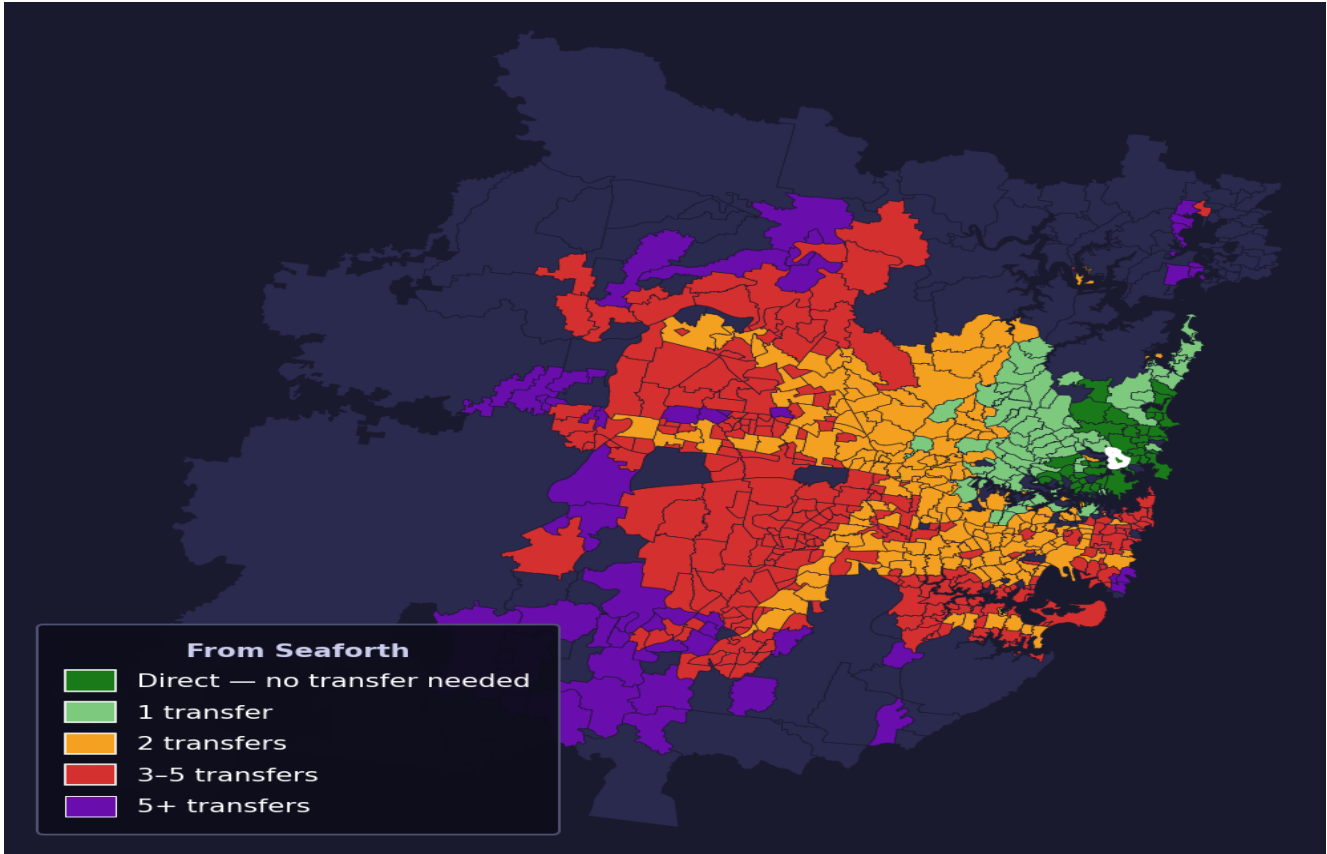

Seaforth

Rank #241 of 781 suburbs

Composite 69 /100	Journey Quality 76 /100	Cost Efficiency 73 /100	Connectivity 55 /100
------------------------------------	--	--	---------------------------------------

Direct (0 transfers)	43 of 781
1 transfer	78 of 781
2 transfers	196 of 781
3-5 transfers	277 of 781
5+ transfers	186 of 781

Destination	Time	Single Trip	Weekly
Sydney CBD	50 min	\$4.40	\$44.02/wk
Parramatta	131 min	\$7.47	\$50.00/wk
Sydney Airport	120 min	\$6.34	
Macquarie Park	76 min	\$5.21	\$50.00/wk
Olympic Park	116 min	\$6.37	\$50.00/wk