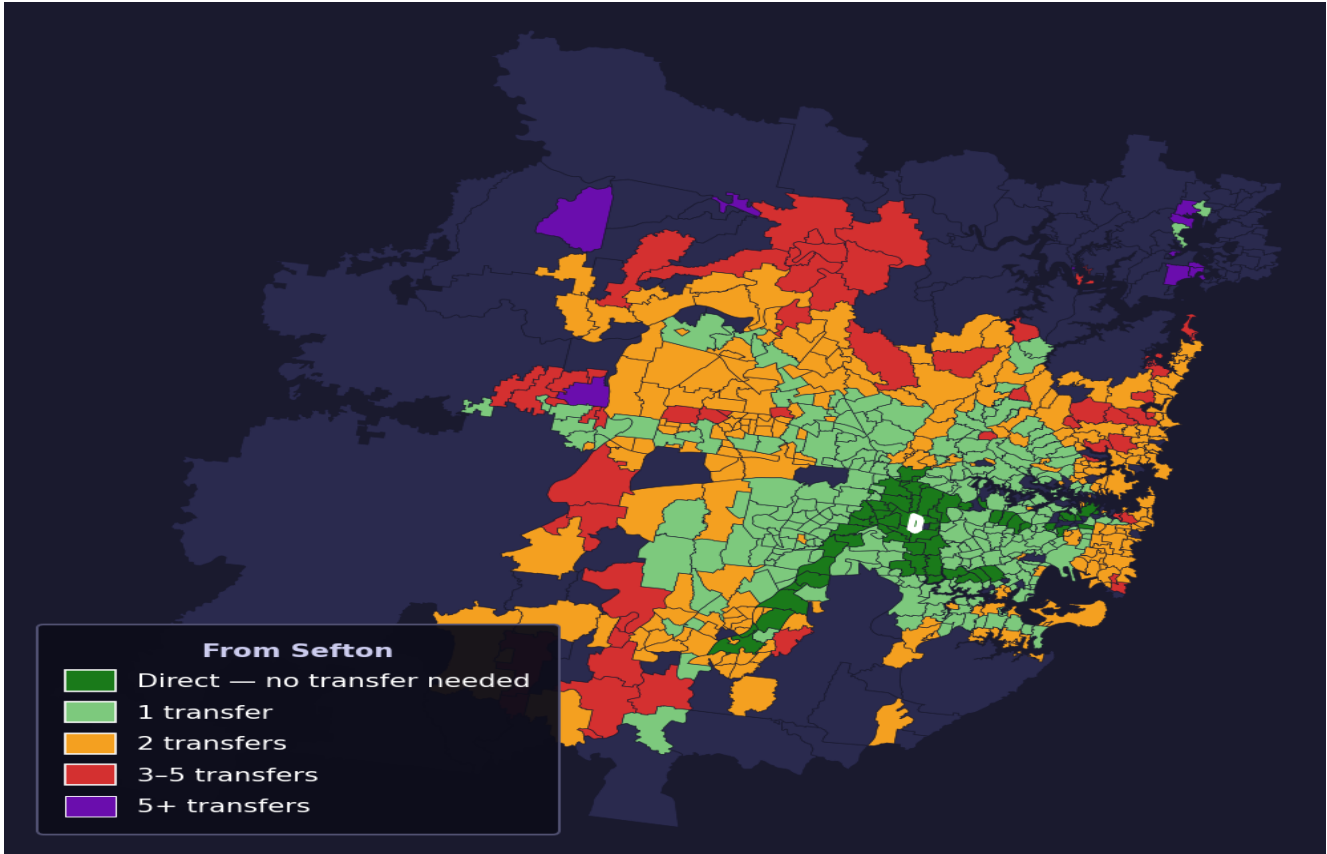

Sefton

Rank #123 of 781 suburbs

Composite 74 _{/100}	Journey Quality 67 _{/100}	Cost Efficiency 85 _{/100}	Connectivity 76 _{/100}
---	---	---	--

Direct (0 transfers)	62 of 781
1 transfer	269 of 781
2 transfers	255 of 781
3-5 transfers	60 of 781
5+ transfers	134 of 781

Destination	Time	Single Trip	Weekly
Sydney CBD	67 min	\$4.11	\$41.08/wk
Parramatta	82 min	\$5.85	\$50.00/wk
Sydney Airport	104 min	\$5.92	
Macquarie Park	123 min	\$6.42	\$50.00/wk
Olympic Park	62 min	\$5.17	\$50.00/wk