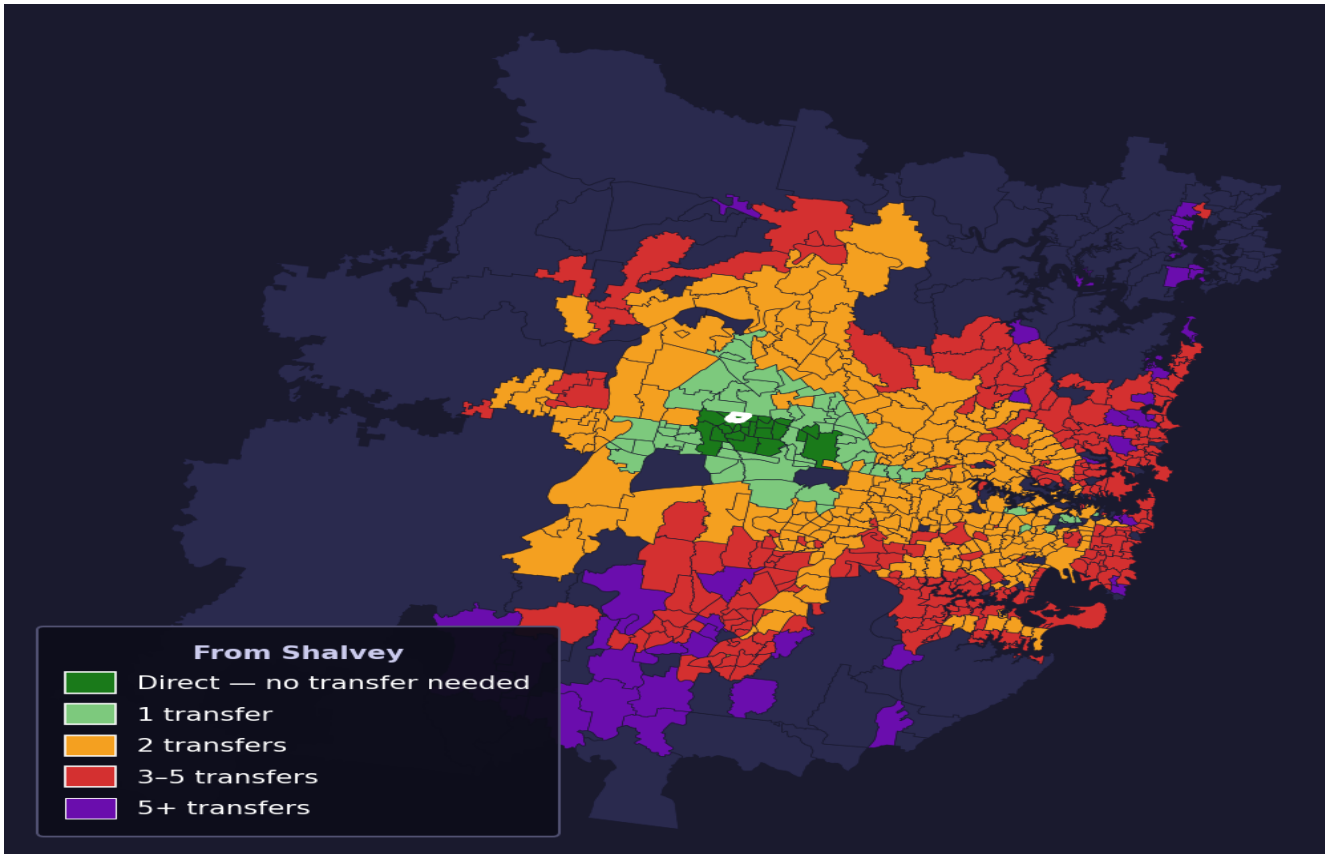

# Shalvey

Rank #683 of 781 suburbs

<b>Composite</b> <b>48</b> /100	<b>Journey Quality</b> <b>16</b> /100	<b>Cost Efficiency</b> <b>98</b> /100	<b>Connectivity</b> <b>55</b> /100
------------------------------------	--	--	---------------------------------------

<b>Direct (0 transfers)</b>	<b>22 of 781</b>
<b>1 transfer</b>	<b>66 of 781</b>
<b>2 transfers</b>	<b>263 of 781</b>
<b>3-5 transfers</b>	<b>252 of 781</b>
<b>5+ transfers</b>	<b>177 of 781</b>

Destination	Time	Single Trip	Weekly
Sydney CBD	161 min	\$7.08	\$50.00/wk
Parramatta	131 min	\$7.08	\$50.00/wk
Sydney Airport	196 min	\$8.82	
Macquarie Park	177 min	\$8.82	\$50.00/wk
Olympic Park	155 min	\$9.11	\$50.00/wk