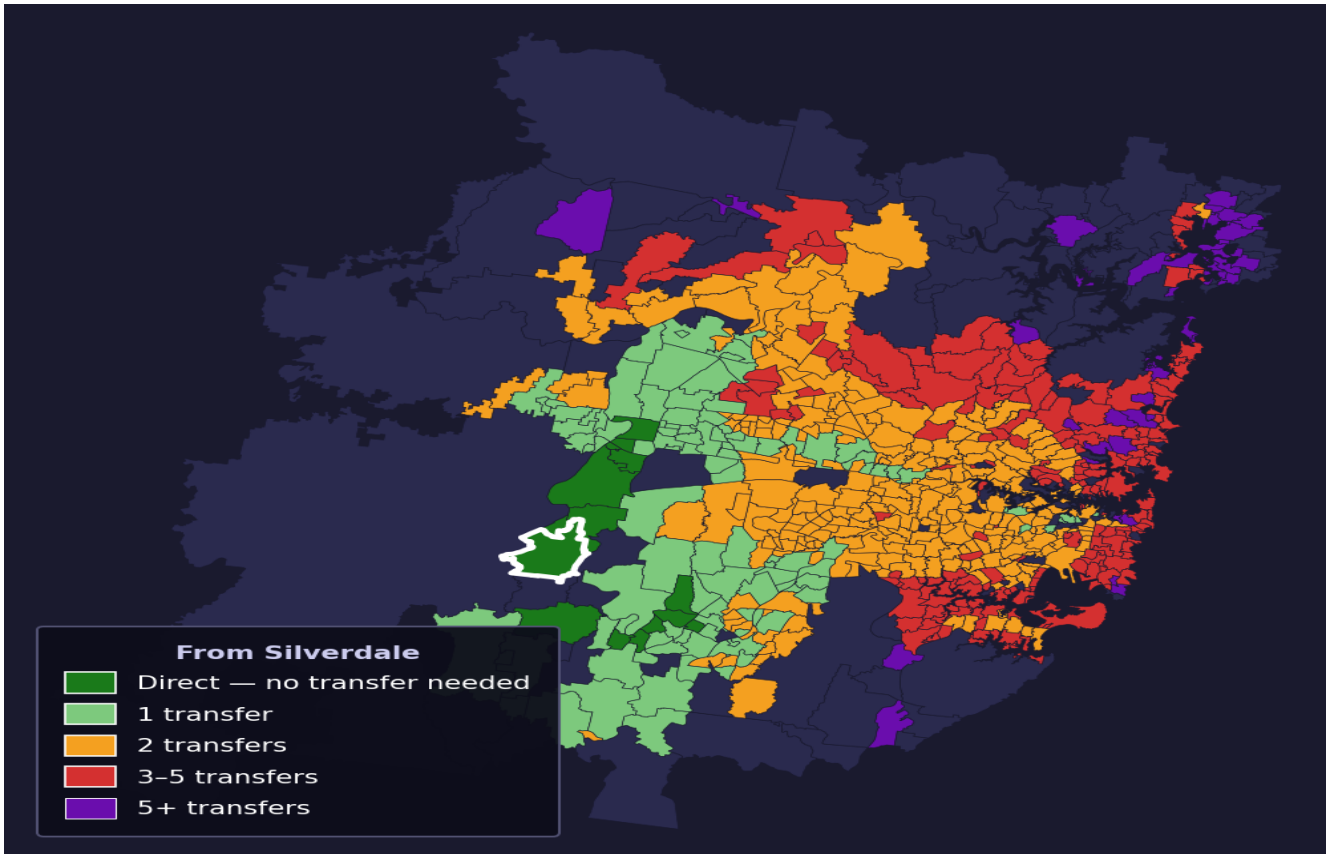

Silverdale

Rank #615 of 781 suburbs

Composite 52 / ₁₀₀	Journey Quality 20 / ₁₀₀	Cost Efficiency 97 / ₁₀₀	Connectivity 61 / ₁₀₀
--	--	--	---

Direct (0 transfers)	14 of 781
1 transfer	109 of 781
2 transfers	304 of 781
3-5 transfers	205 of 781
5+ transfers	148 of 781

Destination	Time	Single Trip	Weekly
Sydney CBD	153 min	\$6.69	\$50.00/wk
Parramatta	166 min	\$9.42	\$50.00/wk
Sydney Airport	208 min	\$8.72	
Macquarie Park	206 min	\$11.26	\$50.00/wk
Olympic Park	162 min	\$7.43	\$50.00/wk