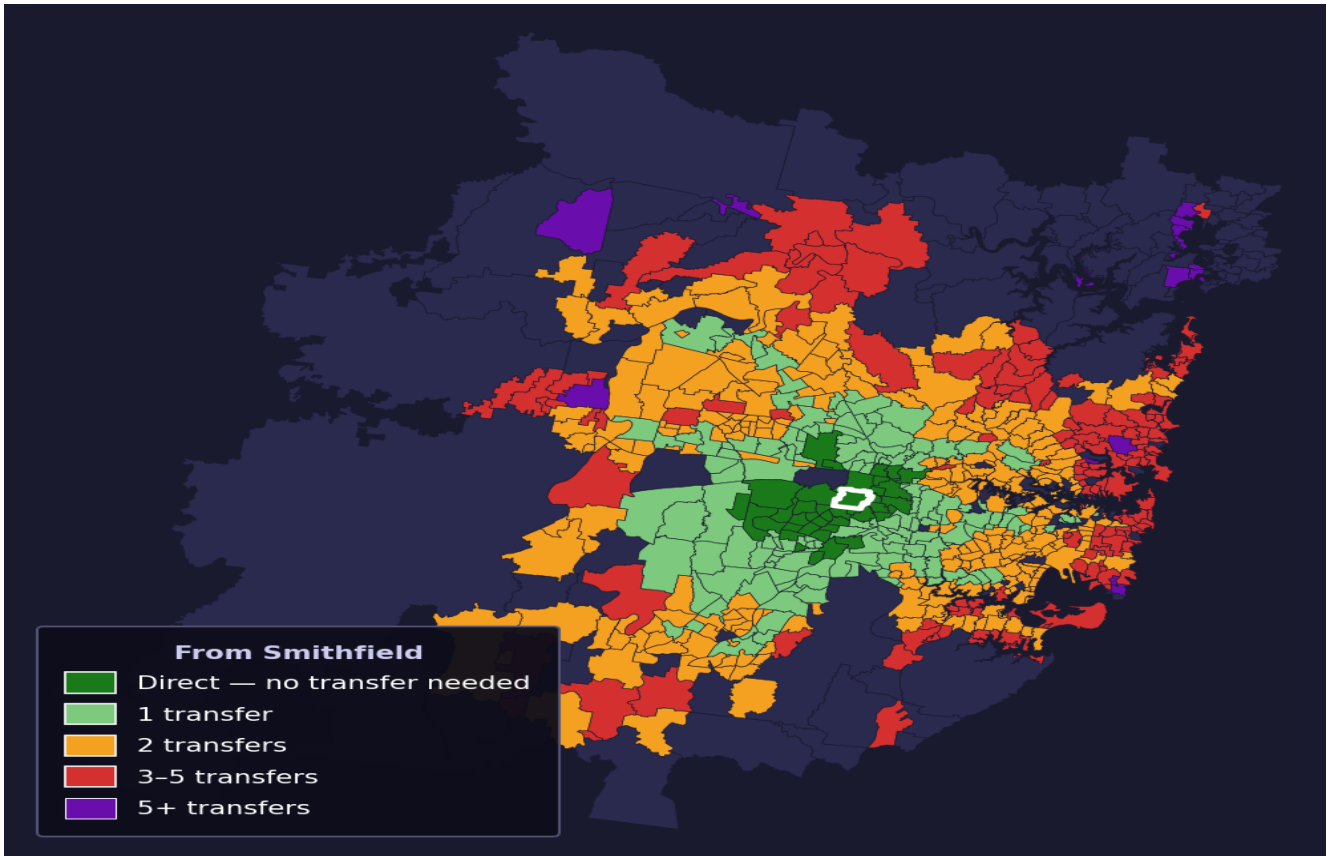

# Smithfield

Rank #463 of 781 suburbs

<b>Composite</b> <b>58</b> /100	<b>Journey Quality</b> <b>34</b> /100	<b>Cost Efficiency</b> <b>94</b> /100	<b>Connectivity</b> <b>65</b> /100
------------------------------------	--	--	---------------------------------------

<b>Direct (0 transfers)</b>	<b>41 of 781</b>
<b>1 transfer</b>	<b>145 of 781</b>
<b>2 transfers</b>	<b>286 of 781</b>
<b>3-5 transfers</b>	<b>167 of 781</b>
<b>5+ transfers</b>	<b>141 of 781</b>

Destination	Time	Single Trip	Weekly
Sydney CBD	128 min	\$8.40	\$50.00/wk
Parramatta	38 min	\$4.03	\$40.30/wk
Sydney Airport	173 min	\$8.40	
Macquarie Park	85 min	\$6.06	\$50.00/wk
Olympic Park	149 min	\$7.20	\$50.00/wk