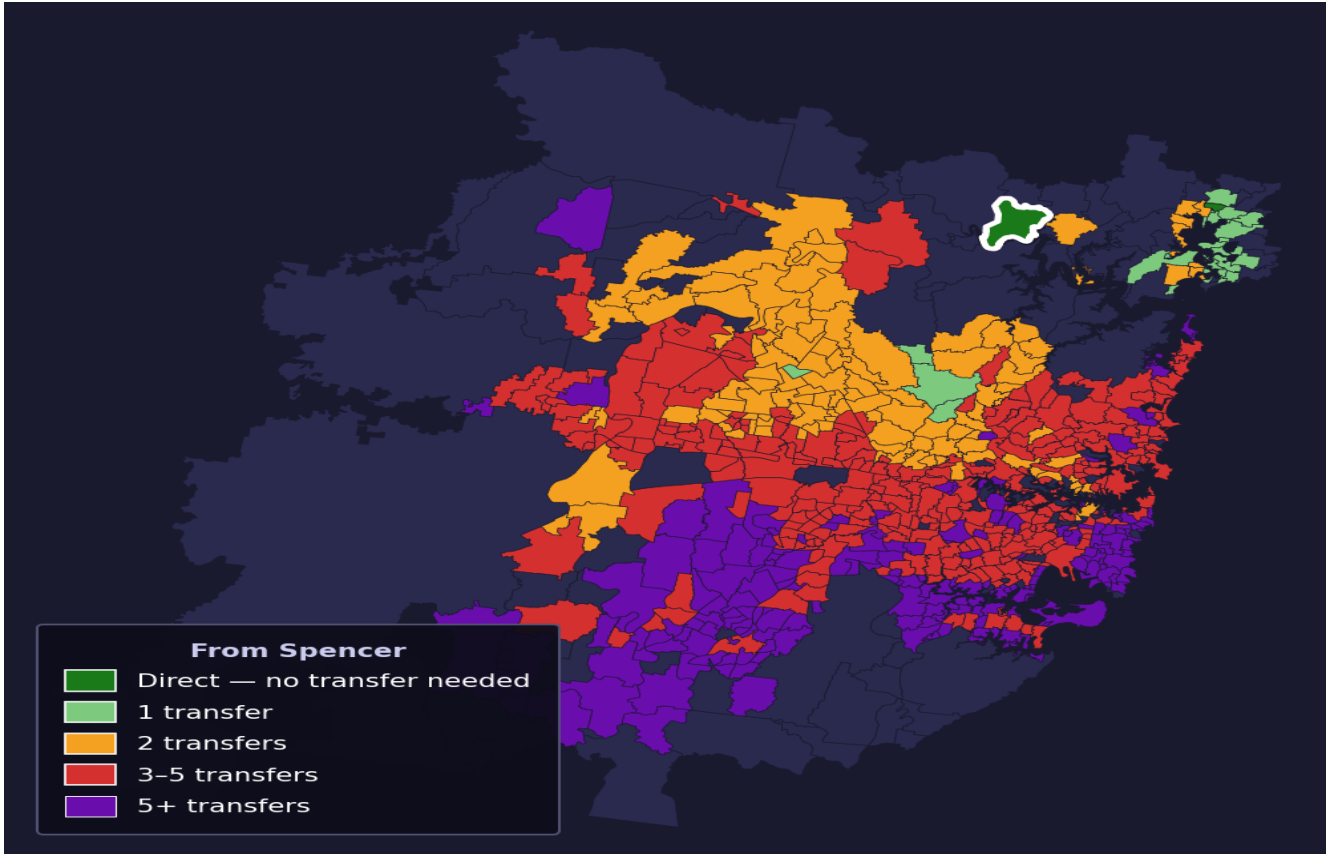

Spencer

Rank #607 of 781 suburbs

Composite 52 /100	Journey Quality 36 /100	Cost Efficiency 94 /100	Connectivity 40 /100
------------------------------------	--	--	---------------------------------------

Direct (0 transfers)	1 of 781
1 transfer	25 of 781
2 transfers	120 of 781
3-5 transfers	333 of 781
5+ transfers	301 of 781

Destination	Time	Single Trip	Weekly
Sydney CBD	123 min	\$7.01	\$49.59/wk
Parramatta	185 min	\$9.75	\$49.59/wk
Sydney Airport	207 min	\$9.34	
Macquarie Park	148 min	\$8.45	\$50.00/wk
Olympic Park	144 min	\$9.43	\$50.00/wk