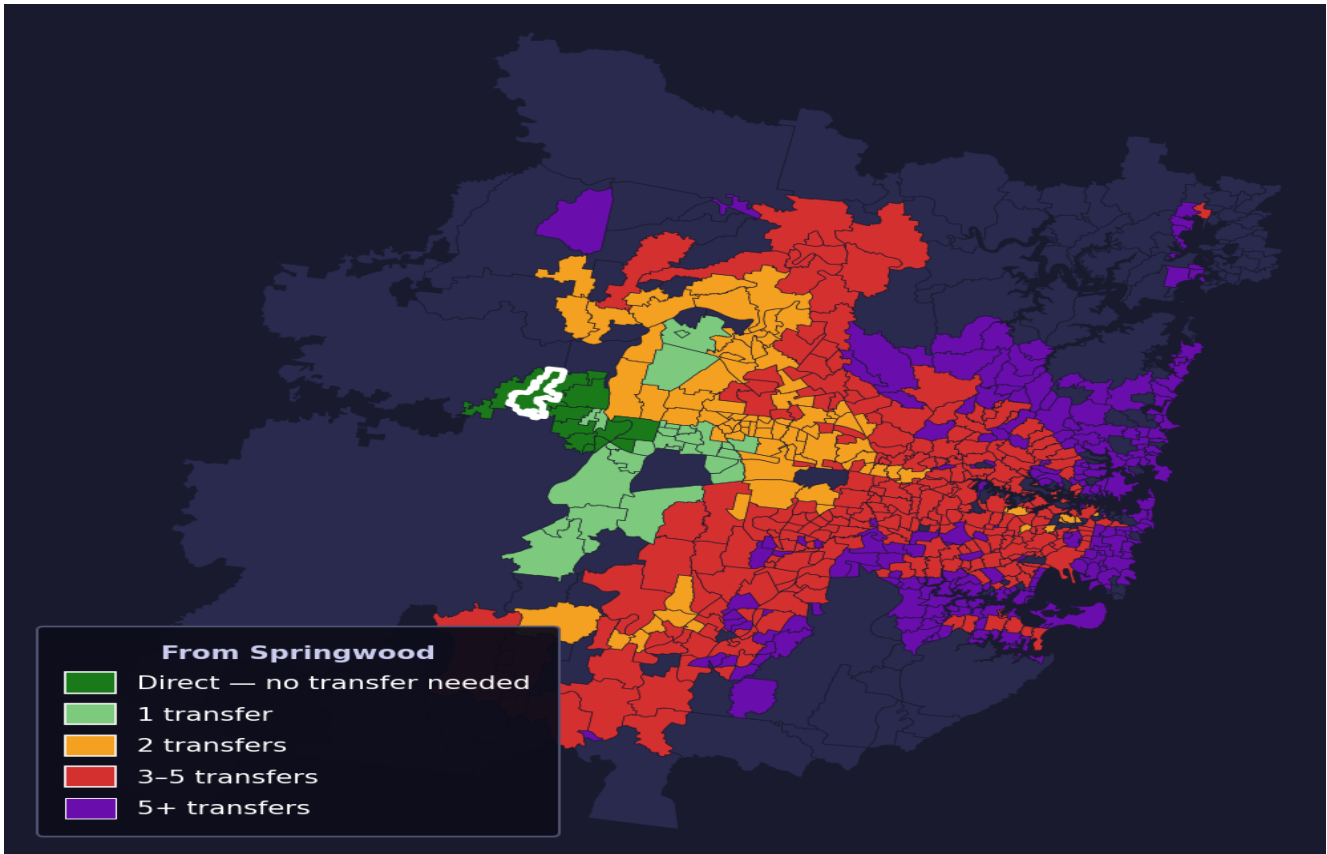

Springwood

Rank #744 of 781 suburbs

Composite 43 /100	Journey Quality 16 /100	Cost Efficiency 98 /100	Connectivity 37 /100
------------------------------------	--	--	---------------------------------------

Direct (0 transfers)	15 of 781
1 transfer	27 of 781
2 transfers	84 of 781
3-5 transfers	285 of 781
5+ transfers	369 of 781

Destination	Time	Single Trip	Weekly
Sydney CBD	160 min	\$6.06	\$48.67/wk
Parramatta	133 min	\$6.13	\$48.67/wk
Sydney Airport	209 min	\$8.37	
Macquarie Park	192 min	\$8.66	\$50.00/wk
Olympic Park	163 min	\$9.83	\$50.00/wk