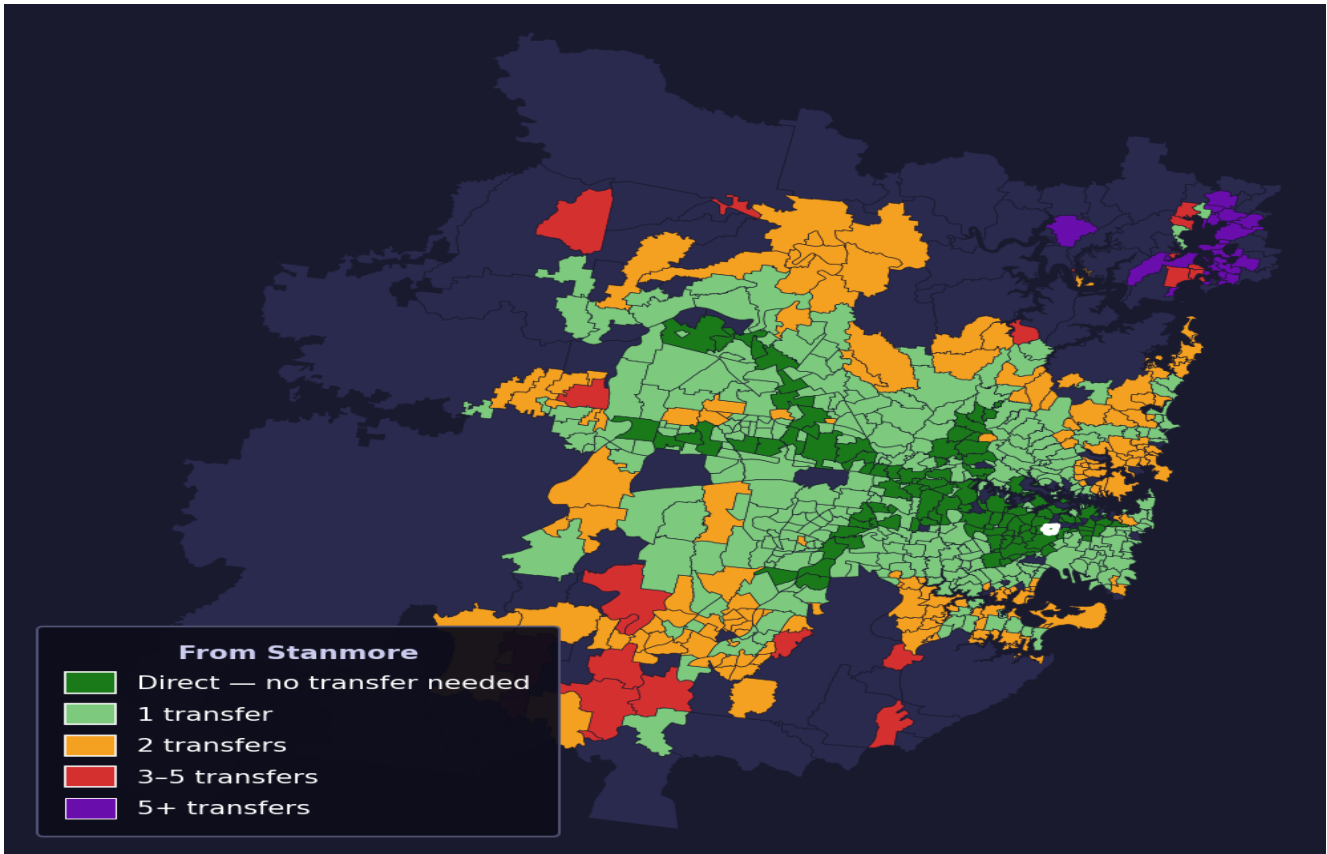

Stanmore

Rank #14 of 781 suburbs

Composite 82 _{/100}	Journey Quality 84 _{/100}	Cost Efficiency 73 _{/100}	Connectivity 86 _{/100}
---	---	---	--

Direct (0 transfers)	118 of 781
1 transfer	346 of 781
2 transfers	170 of 781
3-5 transfers	23 of 781
5+ transfers	123 of 781

Destination	Time	Single Trip	Weekly
Sydney CBD	36 min	\$3.14	\$31.40/wk
Parramatta	103 min	\$5.23	\$50.00/wk
Sydney Airport	86 min	\$5.53	
Macquarie Park	71 min	\$4.90	\$49.00/wk
Olympic Park	114 min	\$7.00	\$50.00/wk