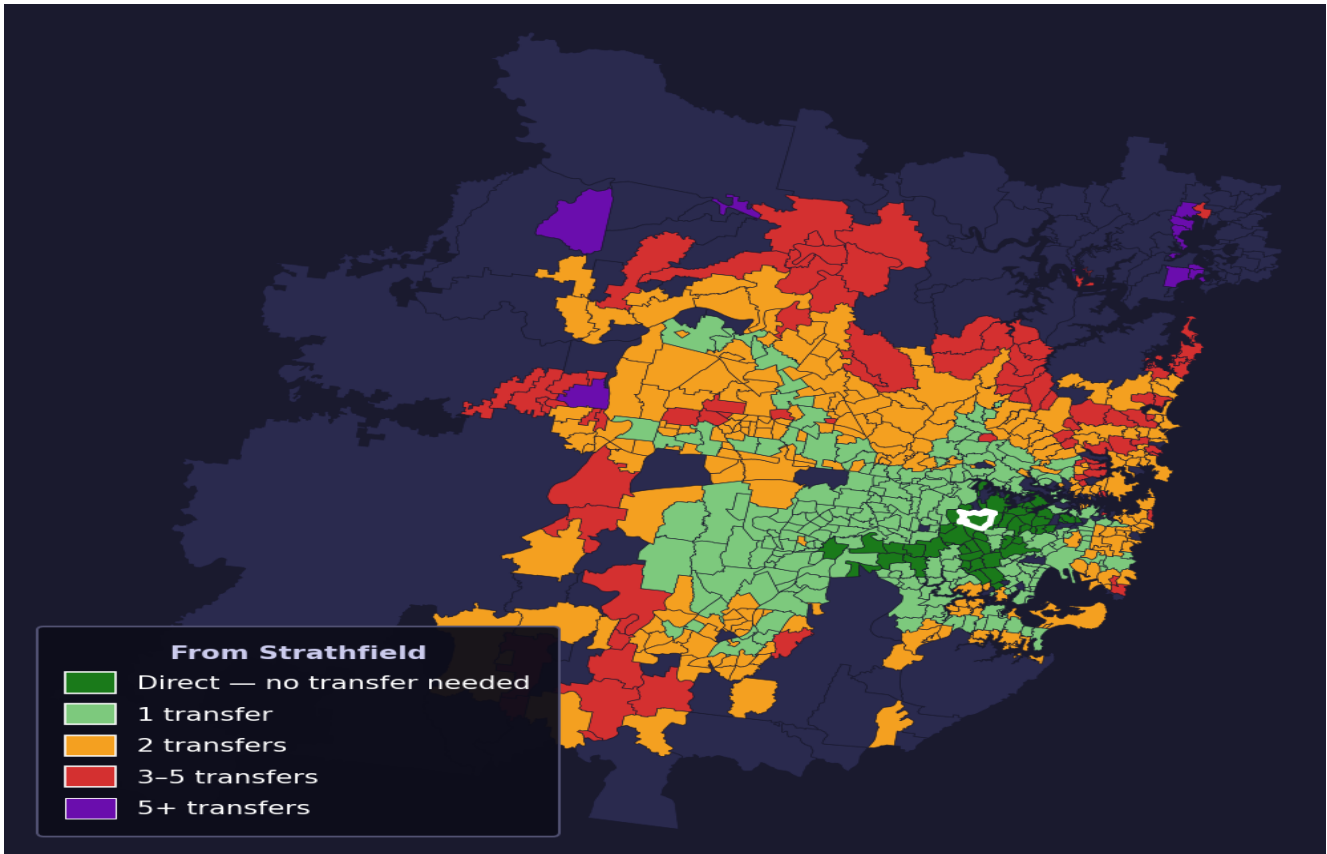

Strathfield

Rank #166 of 781 suburbs

Composite 72 _{/100}	Journey Quality 68 _{/100}	Cost Efficiency 78 _{/100}	Connectivity 73 _{/100}
---	---	---	--

Direct (0 transfers)	58 of 781
1 transfer	234 of 781
2 transfers	260 of 781
3-5 transfers	92 of 781
5+ transfers	136 of 781

Destination	Time	Single Trip	Weekly
Sydney CBD	64 min	\$5.06	\$50.00/wk
Parramatta	107 min	\$5.60	\$50.00/wk
Sydney Airport	80 min	\$5.17	
Macquarie Park	87 min	\$5.54	\$50.00/wk
Olympic Park	48 min	\$3.51	\$35.12/wk