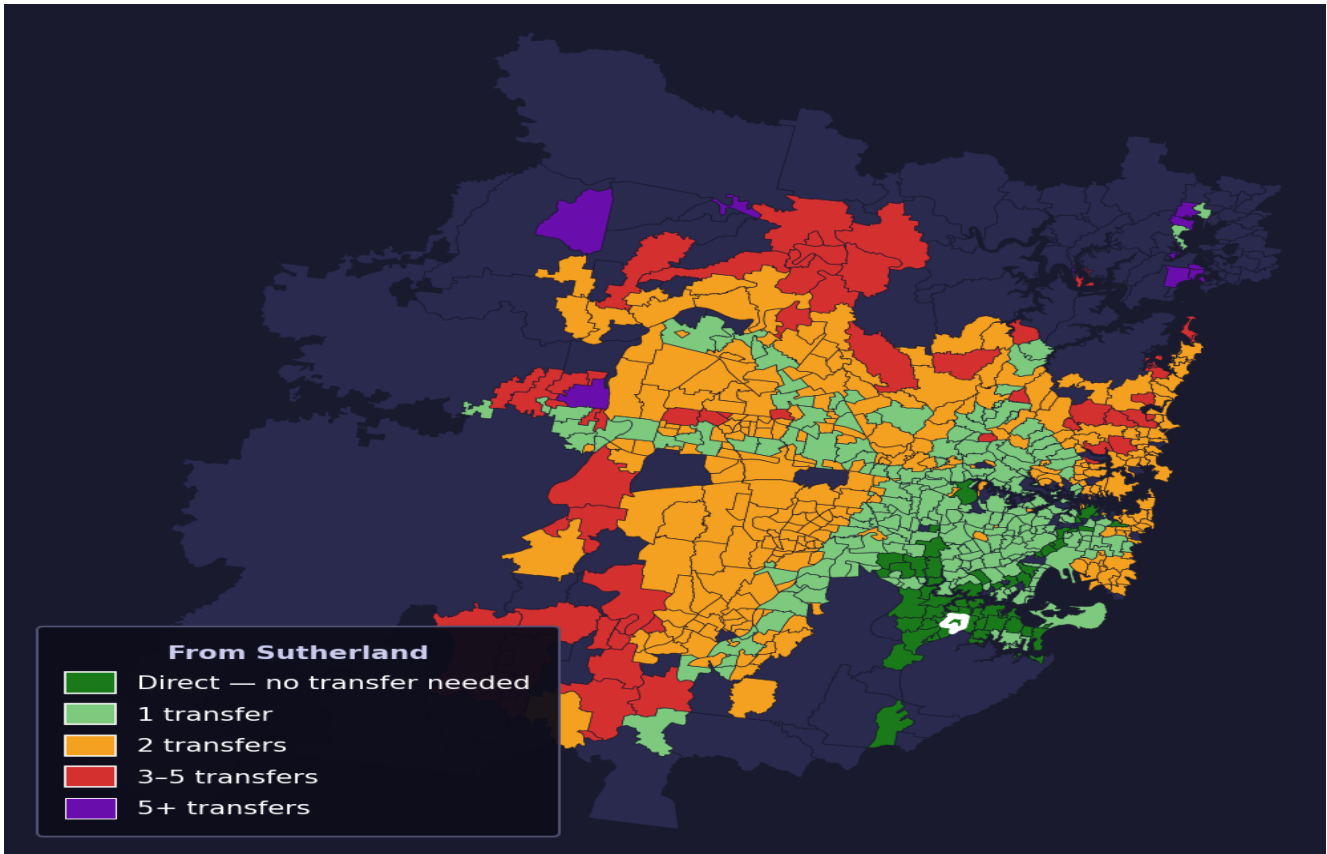

Sutherland

Rank #303 of 781 suburbs

Composite 67 _{/100}	Journey Quality 47 _{/100}	Cost Efficiency 93 _{/100}	Connectivity 74 _{/100}
---	---	---	--

Direct (0 transfers)	58 of 781
1 transfer	236 of 781
2 transfers	292 of 781
3-5 transfers	60 of 781
5+ transfers	134 of 781

Destination	Time	Single Trip	Weekly
Sydney CBD	104 min	\$5.78	\$44.18/wk
Parramatta	127 min	\$6.37	\$50.00/wk
Sydney Airport	102 min	\$5.21	
Macquarie Park	160 min	\$7.53	\$50.00/wk
Olympic Park	142 min	\$7.69	\$50.00/wk